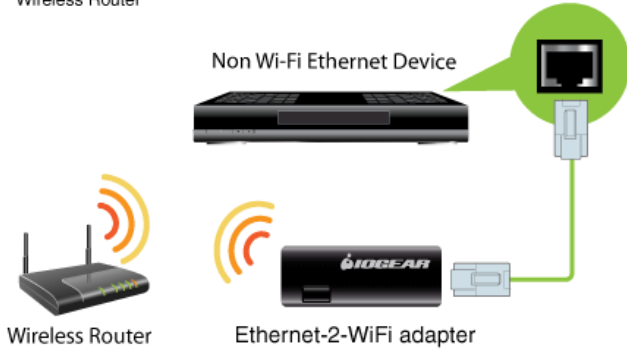

How does it work?

- Connect Non Wi-Fi Ethernet Device to Ethernet-2-WiFi adapter using an Ethernet Cable
- Ethernet-2-WiFi adapter connects wirelessly to your Wireless Router

Requirements

- System Requirements
  - Ethernet enabled device
  - Wireless Router with WPS Setup or Router without WPS Setup and Ethernet Enabled Computer
  - Notes:
    - Not Compatible with Enterprise Authentication
    - Not Compatible with Mesh Wi-Fi Systems (ex. Google WiFi)

Package Contents

- 1 x Ethernet-2-WiFi Universal Wireless Adapter
- 1 x USB Power Cable
- 1 x USB Power Adapter
- 1 x Ethernet Cable (3ft)
- 1 x Quick Start Guide
- 1 x Warranty Card