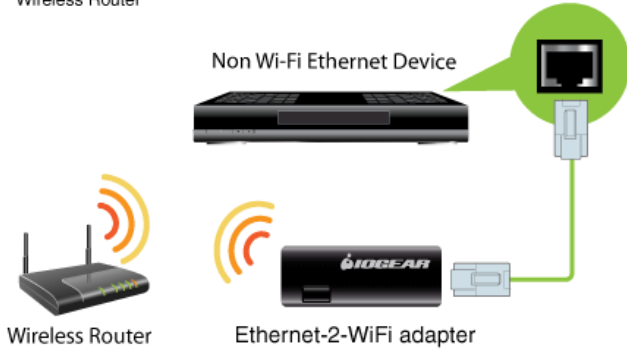

- Wirelessly connect Ethernet enabled devices to most Wi-Fi network\*
- Turn legacy electronics into high-speed Wi-Fi enabled devices
- Supports transfer speeds of up to 300Mbps on 2.4GHz networks
- Compatible with 802.11b/g/n network standards
- Small form factor for ease of placement
- Push-button Wi-Fi Protected Setup™ (WPS) simplifies secure connections to existing Wi-Fi networks
- Supports WEP, WPA, WPA2, TKIP and AES encryption

\*Not Compatible with Enterprise Authentication

\*\*Not Compatible with Mesh Networks

\*\*\*GWU637 is designed to connect directly to a wireless router. Hotspots, repeaters and access points are not guaranteed to function properly.