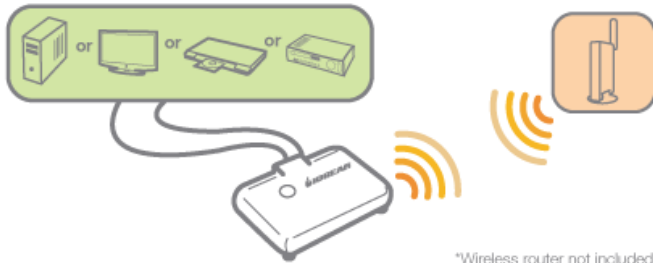

Using dual antennas (1T1R) this product provides data rates up to 150Mbps and reduces Wi-Fi dead zones in your wireless environment. This new standard supplies sufficient bandwidth for faster file transfer, music downloads, video streaming, on-line gaming & HD multi-media applications. In addition to the increased speed and coverage, you will be pleased to know that it is compatible with your existing 802.11b and 802.11g routers and access points. The unit also features a WPS (Wi-Fi Protected Setup™) button offering a quick and secure network setup.

Avoid long stringing cables and enjoy the freedom to place your home entertainment center anywhere and still be connected to the Internet.

- Add High-Speed 802.11n Internet Access to Any Ethernet Enabled Device Such as a Blu-Ray Player, TIVO, HDTV, Game Console or Media PC
- Compatible Network Standards: IEEE 802.11n (Up to 150Mbps) IEEE 802.11g (Up to 54Mbps) IEEE 802.11b (Up to 11Mbps)
- Avoid long stringing cable and enjoy the freedom to access your Ethernet enabled devices wirelessly
- Push-button Wi-Fi Protected Setup™ (WPS) simplifies secure and easy wireless configuration
- Low power requirements allows the device to be powered by an available USB port on the back of your HDTV display
- Wi-Fi N technology improves effective throughput and range over existing 802.11b/g products
- WEP, TKIP, AES, WPA and WPA2 wireless hardware encryption schemes
- Convenient LED status indicator

*Note - Not Compatible with Enterprise Authentication

**Not Compatible with Mesh Networks

How does it work?

- Connect device to Ethernet enabled device via RJ-45 cable
 - Wirelessly connect your HDTV, game console, Blu-ray™ and more to your Router*
- Power the device via an available USB Port or attach to the power adapter