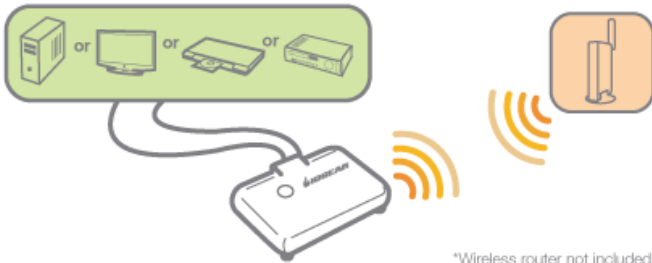

Using dual antennas (1T1R) this product provides data rates up to 150Mbps and reduces Wi-Fi dead zones in your wireless environment. This new standard supplies sufficient bandwidth for faster file transfer, music downloads, video streaming, on-line gaming & HD multi-media applications. In addition to the increased speed and coverage, you will be pleased to know that it is compatible with your existing 802.11b and 802.11g routers and access points. The unit also features a WPS (Wi-Fi Protected Setup™) button offering a quick and secure network setup.

Avoid long stringing cables and enjoy the freedom to place your home entertainment center anywhere and still be connected to the Internet.

- Add High-Speed 802.11n Internet Access to Any Ethernet Enabled Device Such as a Blu-Ray Player, TIVO, HDTV, Game Console or Media PC
- Compatible Network Standards: IEEE 802.11n (Up to 150Mbps) IEEE 802.11g (Up to 54Mbps) IEEE 802.11b (Up to 11Mbps)
- Avoid long stringing cable and enjoy the freedom to access your Ethernet enabled devices wirelessly
- Push-button Wi-Fi Protected Setup™ (WPS) simplifies secure and easy wireless configuration
- Low power requirements allows the device to be powered by an available USB port on the back of your HDTV display
- Wi-Fi N technology improves effective throughput and range over existing 802.11b/g products
- WEP, TKIP, AES, WPA and WPA2 wireless hardware encryption schemes
- Convenient LED status indicator

*Note - Not Compatible with Enterprise Authentication

**Not Compatible with Mesh Networks

How does it work?

- Connect device to Ethernet enabled device via RJ-45 cable
 - Wirelessly connect your HDTV, game console, Blu-ray™ and more to your Router*
- Power the device via an available USB Port or attach to the power adapter