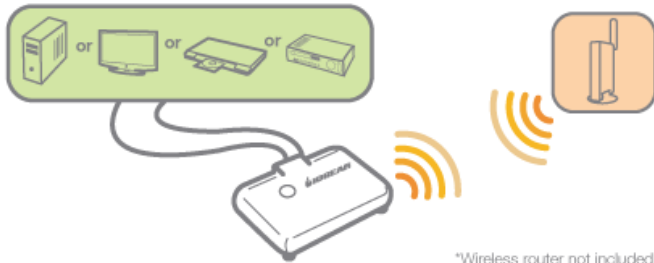

Using dual antennas (1T1R) this product provides data rates up to 150Mbps and reduces Wi-Fi dead zones in your wireless environment. This new standard supplies sufficient bandwidth for faster file transfer, music downloads, video streaming, on-line gaming & HD multi-media applications. In addition to the increased speed and coverage, you will be pleased to know that it is compatible with your existing 802.11b and 802.11g routers and access points. The unit also features a WPS (Wi-Fi Protected Setup™) button offering a quick and secure network setup.

Avoid long stringing cables and enjoy the freedom to place your home entertainment center anywhere and still be connected to the Internet.

- Add High-Speed 802.11n Internet Access to Any Ethernet Enabled Device Such as a Blu-Ray Player, TIVO, HDTV, Game Console or Media PC
- Compatible Network Standards: IEEE 802.11n (Up to 150Mbps) IEEE 802.11g (Up to 54Mbps) IEEE 802.11b (Up to 11Mbps)
- Avoid long stringing cable and enjoy the freedom to access your Ethernet enabled devices wirelessly
- Push-button Wi-Fi Protected Setup™ (WPS) simplifies secure and easy wireless configuration
- Low power requirements allows the device to be powered by an available USB port on the back of your HDTV display
- Wi-Fi N technology improves effective throughput and range over existing 802.11b/g products
- WEP, TKIP, AES, WPA and WPA2 wireless hardware encryption schemes
- Convenient LED status indicator

\*Note - Not Compatible with Enterprise Authentication

\*\*Not Compatible with Mesh Networks

**How does it work?**

- Connect device to Ethernet enabled device via RJ-45 cable
  - Wirelessly connect your HDTV, game console, Blu-ray™ and more to your Router\*
- Power the device via an available USB Port or attach to the power adapter