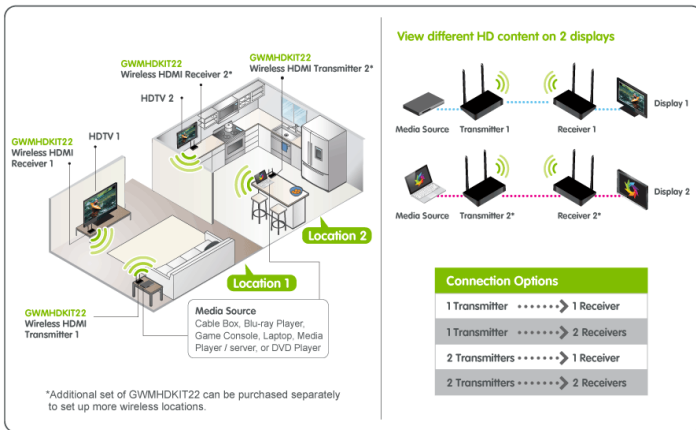

Requirements

- 1 HDMI video source connection
- 1 HDMI display connection

Package Contents

- 1 x GWMHDKIT22 Transmitter
- 1 x GWMHDKIT22 Receiver
- IR Remote Control to Select Transmitter or Receiver Channels
- 2 x 3 Foot High Speed HDMI (TM) Cables
- 1 x IR Blaster Extension cable
- 1 x IR Receiver Extension cable
- 2 x 5VDC/2A Switching Power Supply
- 1 x Quick Start Guide