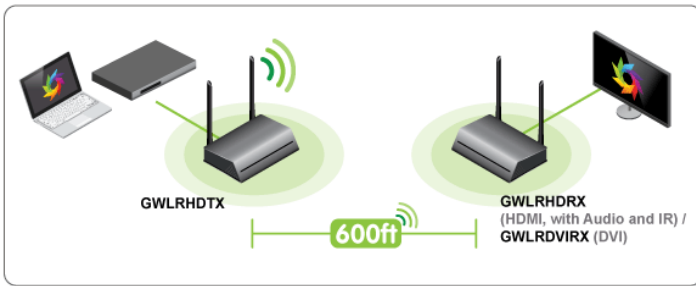

GWLRHDTX

Ultra-Long-Range Wireless Video Transmitter

600 ft. - Wireless Transmitter

The Ultra-Long-Range Wireless Video Transmitter is the latest addition to IOGEAR's extensive and award winning Wireless Video lineup. Wirelessly transmit A/V signals from your source device such as PC or Blu-ray player to a display or projector at never before possible distances of up to 600 ft. (183m) line of sight.

Versatile sources and displays combination

This wireless Transmitter works with receivers with HDMI connection (GWLRHDX), or DVI output (GWLRDVIRX). ** Ideal for application with mixed DVI and HDMI displays.

Control Source Device Remotely - Infrared (IR) Support

The included IR blast cable and IR extension cable allows you to control your source device remotely. Signal transmission between your remote and audio / video equipment is activated by simply pointing your remote control at the receiver and pressing the remote control's button. This feature only works with a wireless receiver (GWLRHDX).

- Transmits High Definition Video for up to 600ft away
- Supports resolutions of up to 1080p @ 60fps
- Plug-N-Play solution
- Mix & Match between DVI and HDMI receivers
- Perfect for retail and commercial applications
- Supports Infrared (IR) Remote signal transmission to control source device, with HDMI receivers only
- HDCP Compliant