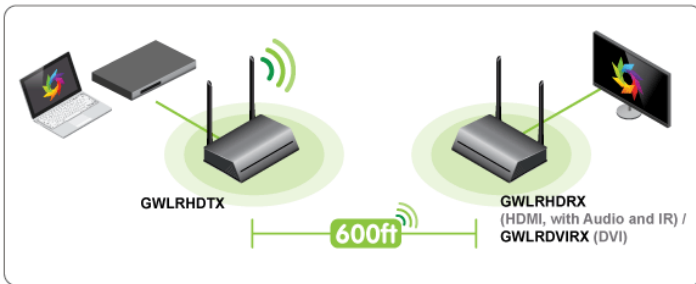

GWLRHDTX

Ultra-Long-Range Wireless Video Transmitter

600 ft. - Wireless Transmitter

The Ultra-Long-Range Wireless Video Transmitter is the latest addition to IOGEAR's extensive and award winning Wireless Video lineup. Wirelessly transmit A/V signals from your source device such as PC or Blu-ray player to a display or projector at never before possible distances of up to 600 ft. (183m) line of sight.

Versatile sources and displays combination

This wireless Transmitter works with receivers with HDMI connection (GWLRHDXR), or DVI output (GWLRDVIRX). ** Ideal for application with mixed DVI and HDMI displays.

Control Source Device Remotely - Infrared (IR) Support

The included IR blast cable and IR extension cable allows you to control your source device remotely. Signal transmission between your remote and audio / video equipment is activated by simply pointing your remote control at the receiver and pressing the remote control's button. This feature only works with a wireless receiver (GWLRHDXR).

- Transmits High Definition Video for up to 600ft away
- Supports resolutions of up to 1080p @ 60fps
- Plug-N-Play solution
- Mix & Match between DVI and HDMI receivers
- Perfect for retail and commercial applications
- Supports Infrared (IR) Remote signal transmission to control source device, with HDMI receivers only
- HDCP Compliant