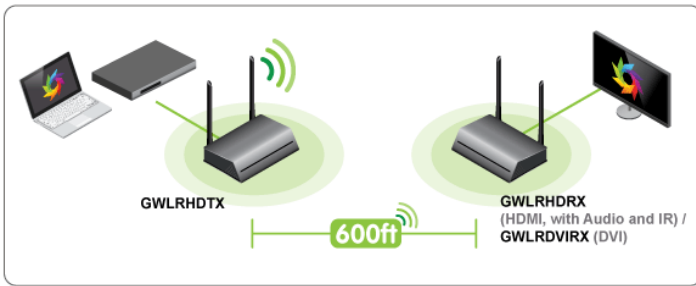

### 600 ft. - Wireless Transmitter

The Ultra-Long-Range Wireless Video Transmitter is the latest addition to IOGEAR's extensive and award winning Wireless Video lineup. Wirelessly transmit A/V signals from your source device such as PC or Blu-ray player to a display or projector at never before possible distances of up to 600 ft. (183m) line of sight.

### Versatile sources and displays combination

This wireless Transmitter works with receivers with HDMI connection (GWLRHDX), or DVI output (GWLRDVIRX). \*\* Ideal for application with mixed DVI and HDMI displays.

### Control Source Device Remotely - Infrared (IR) Support

The included IR blast cable and IR extension cable allows you to control your source device remotely. Signal transmission between your remote and audio / video equipment is activated by simply pointing your remote control at the receiver and pressing the remote control's button. This feature only works with a wireless receiver (GWLRHDX).

- Transmits High Definition Video for up to 600ft away
- Supports resolutions of up to 1080p @ 60fps
- Plug-N-Play solution
- Mix & Match between DVI and HDMI receivers
- Perfect for retail and commercial applications
- Supports Infrared (IR) Remote signal transmission to control source device, with HDMI receivers only
- HDCP Compliant