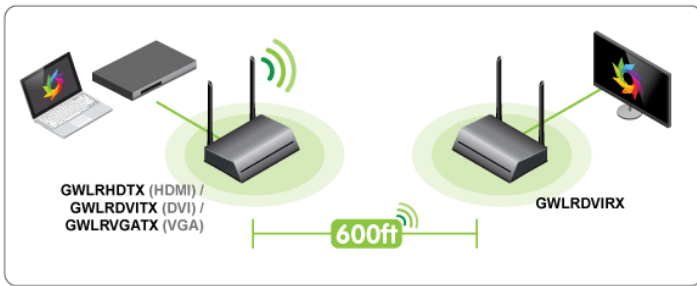

GWLRDVIRX

Ultra Long Range Wireless DVI Receiver

600ft - Wireless DVI Receiver

The Ultra Long Range Wireless DVI Receiver is the latest addition to IOGEAR's extensive and award winning Wireless Video lineup. Wirelessly receive A/V signals from your source device such as PC or Blu-ray player via the wireless transmitters (GWLRHDTX for HDMI, GWLRDVITX for DVI, GWLRVGATX for VGA, all sold separately), located at never before possible distances of up to 600ft (183m) line of sight.

Versatile sources and displays combination

This wireless DVI receiver works with transmitters with HDMI output (GWLRHDTX, sold separately), VGA (GWLRVGATX, sold separately), or DVI output (GWLRDVITX, sold separately). ** Ideal for application with mixed sources.

Cut the Cord and Cut the Cost

With support for HD resolutions up to 1080p, you can cut the video cords without sacrificing picture quality paired with a transmitters with various input (GWLRHDTX for HDMI, GWLRDVITX for DVI, GWLRVGATX for VGA, all sold separately). Enjoy a stunning video experience with the convenience of wireless and the flexibility to network your environment the way you want without investing in expensive wiring. Effectively eliminate cable clutter and transmit powerful long range digital signals across wide open spaces, up to 600ft. No need to run expensive video cables at long distances.

- Receives High Definition Video from up to 600ft away
- Supports resolutions of up to 1080p @ 60fps
- Plug-N-Play solution
- Mix & Match between DVI, HDMI and VGA transmitters
- Perfect for retail and commercial applications