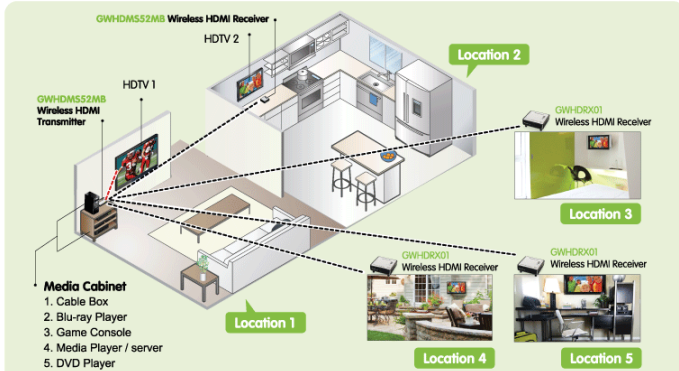

How does it work?

Supports 5 HDTVs

Multicast .....

Requirements

Package Contents

• Displays: • HDTV or HD Projector with HDMI Connection • • Media Source: • 1 HDMI Connector Output • or • 1 Component Output* • • Multicast: • Additional Wireless Video Receivers sold separately - Part# GWHDRX01 • It is recommended that the distance between receivers to be at least 12 feet apart • • Cables: • HDMI Cables (1 included) • Component Cable (not included) • RCA Audio Cable (L&R, not included)	• 1 x Wireless Video transmitter • 1 x Wireless Video Receiver • 2 x Remote Controls • 1 x Component Adapter Cable • 1 x IR Blaster Cable (Transmitter) • 1 x IR Sensor Extender Cable (Receiver) • 2 x Power Adapters • 1 x HDMI Cable • 4 x AAA Batteries • 1 x User Manual • 1 x Warranty Card

*Only 1 Component Input available on the Transmitter