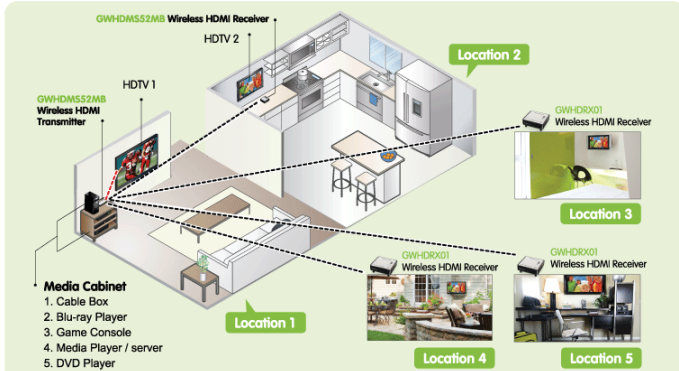

How does it work?

Supports 5 HDTVs

Multicast .....

Requirements

Package Contents

- Displays:
  - HDTV or HD Projector with HDMI Connection
  - Media Source:
    - 1 HDMI Connector Output
    - or
    - 1 Component Output*
- Multicast:
  - Additional Wireless Video Receivers sold separately - Part# [GWHDRX01](#)
  - It is recommended that the distance between receivers to be at least 12 feet apart
- Cables:
  - HDMI Cables (1 included)
  - Component Cable (not included)
  - RCA Audio Cable (L&R, not included)

- 1 x Wireless Video transmitter
- 1 x Wireless Video Receiver
- 2 x Remote Controls
- 1 x Component Adapter Cable
- 1 x IR Blaster Cable (Transmitter)
- 1 x IR Sensor Extender Cable (Receiver)
- 2 x Power Adapters
- 1 x HDMI Cable
- 4 x AAA Batteries
- 1 x User Manual
- 1 x Warranty Card

*Only 1 Component Input available on the Transmitter