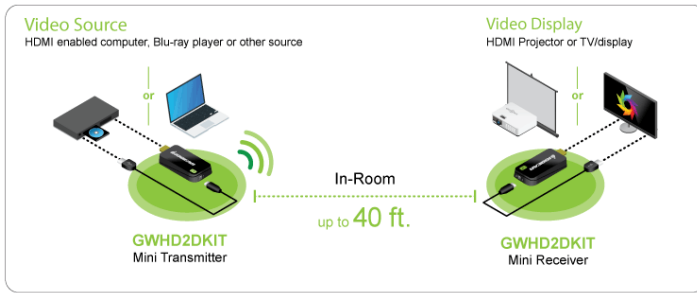

# Share Pro™ Mini Wireless Video HDMI® Transmitter and Receiver Kit

- Wirelessly share full HD content from an HDMI laptop or tablet to a larger TV or display
- Eliminate the need and expense of running unsightly HDMI cables
- Connect temporary or permanent sources and a TV/display without wires
- Mirror or expand content to a larger screen for effortless viewing
- Reaches an in-room wireless range of up to 40 feet

## Share Video From Your HDMI®-Enabled Laptop or Tablet to a Larger TV

IOGEAR's Share Pro™ Mini Wireless HD Video Transmitter and Receiver eliminates unsightly, expensive HDMI cable runs to a laptop, tablet or other AV source in the home, office or on-the-go. Effortlessly share Full HD content wirelessly from an HDMI-enabled source to a larger in-room TV or display up to 40 feet away. Create a dedicated, high-speed AV connection without an existing wireless network. Share Pro also travels to meetings, class or on vacation thanks to its portable, compact design.

- Wirelessly share Full HD content from an HDMI laptop or tablet to a larger TV or display
- Eliminate the need and expense of running unsightly HDMI cables
- Connect temporary or permanent sources and a TV/display without wires
- Mirror or expand content to a larger screen for effortless viewing
- Reaches an in-room wireless range of up to 40 feet
- Simple, straightforward setup - No software required
- Portable design is ideal for home, office, school or on-the-go
- Utilizes the 5 GHz wireless frequency band for reduced interference
- Dedicated direct connection does not require a local wireless network
- Supports 1080p @60Hz High Definition audio & video streaming
- Transmitter is powered from the USB-A port on your laptop or tablet
- Power receiver via included USB cable from display's USB port or the included wall adapter
- HDMI & HDCP1.2 compliant
- Windows & Mac compatible