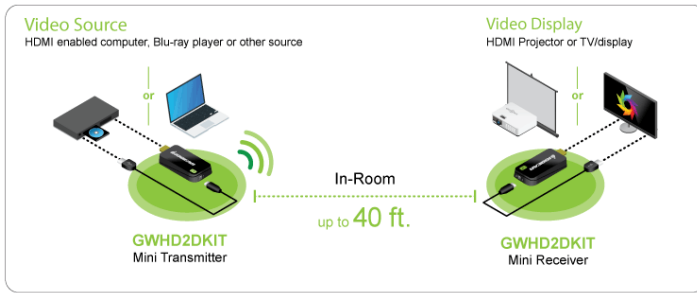

GWHD2DKIT

Share Pro™ Mini Wireless Video HDMI® Transmitter and Receiver Kit

- Wirelessly share full HD content from an HDMI laptop or tablet to a larger TV or display
- Eliminate the need and expense of running unsightly HDMI cables
- Connect temporary or permanent sources and a TV/display without wires
- Mirror or expand content to a larger screen for effortless viewing
- Reaches an in-room wireless range of up to 40 feet

Share Video From Your HDMI®-Enabled Laptop or Tablet to a Larger TV

IOGEAR's Share Pro™ Mini Wireless HD Video Transmitter and Receiver eliminates unsightly, expensive HDMI cable runs to a laptop, tablet or other AV source in the home, office or on-the-go. Effortlessly share Full HD content wirelessly from an HDMI-enabled source to a larger in-room TV or display up to 40 feet away. Create a dedicated, high-speed AV connection without an existing wireless network. Share Pro also travels to meetings, class or on vacation thanks to its portable, compact design.

- Wirelessly share Full HD content from an HDMI laptop or tablet to a larger TV or display
- Eliminate the need and expense of running unsightly HDMI cables
- Connect temporary or permanent sources and a TV/display without wires
- Mirror or expand content to a larger screen for effortless viewing
- Reaches an in-room wireless range of up to 40 feet
- Simple, straightforward setup - No software required
- Portable design is ideal for home, office, school or on-the-go
- Utilizes the 5 GHz wireless frequency band for reduced interference
- Dedicated direct connection does not require a local wireless network
- Supports 1080p @60Hz High Definition audio & video streaming
- Transmitter is powered from the USB-A port on your laptop or tablet
- Power receiver via included USB cable from display's USB port or the included wall adapter
- HDMI & HDCP1.2 compliant
- Windows & Mac compatible