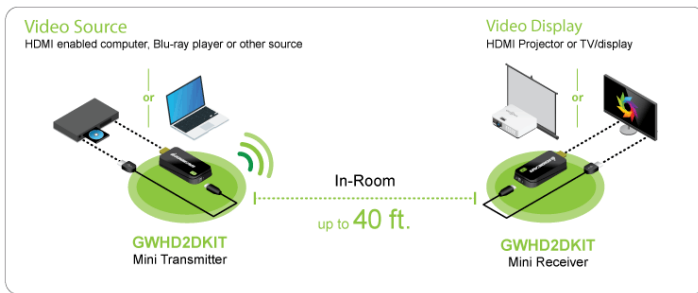

GWHD2DKIT

Share Pro™ Mini Wireless Video HDMI® Transmitter and Receiver Kit

- Wirelessly share full HD content from an HDMI laptop or tablet to a larger TV or display
- Eliminate the need and expense of running unsightly HDMI cables
- Connect temporary or permanent sources and a TV/display without wires
- Mirror or expand content to a larger screen for effortless viewing
- Reaches an in-room wireless range of up to 40 feet

Share Video From Your HDMI®-Enabled Laptop or Tablet to a Larger TV

IOGEAR's Share Pro™ Mini Wireless HD Video Transmitter and Receiver eliminates unsightly, expensive HDMI cable runs to a laptop, tablet or other AV source in the home, office or on-the-go. Effortlessly share Full HD content wirelessly from an HDMI-enabled source to a larger in-room TV or display up to 40 feet away. Create a dedicated, high-speed AV connection without an existing wireless network. Share Pro also travels to meetings, class or on vacation thanks to its portable, compact design.

- Wirelessly share Full HD content from an HDMI laptop or tablet to a larger TV or display
- Eliminate the need and expense of running unsightly HDMI cables
- Connect temporary or permanent sources and a TV/display without wires
- Mirror or expand content to a larger screen for effortless viewing
- Reaches an in-room wireless range of up to 40 feet
- Simple, straightforward setup - No software required
- Portable design is ideal for home, office, school or on-the-go
- Utilizes the 5 GHz wireless frequency band for reduced interference
- Dedicated direct connection does not require a local wireless network
- Supports 1080p @60Hz High Definition audio & video streaming
- Transmitter is powered from the USB-A port on your laptop or tablet
- Power receiver via included USB cable from display's USB port or the included wall adapter
- HDMI & HDCP1.2 compliant
- Windows & Mac compatible