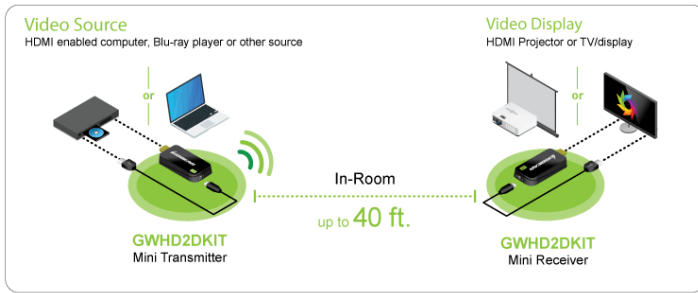

GWHD2DKIT

Share Pro™ Mini Wireless Video HDMI® Transmitter and Receiver Kit

- Wirelessly share full HD content from an HDMI laptop or tablet to a larger TV or display
- Eliminate the need and expense of running unsightly HDMI cables
- Connect temporary or permanent sources and a TV/display without wires
- Mirror or expand content to a larger screen for effortless viewing
- Reaches an in-room wireless range of up to 40 feet

Share Video From Your HDMI®-Enabled Laptop or Tablet to a Larger TV

IOGEAR's Share Pro™ Mini Wireless HD Video Transmitter and Receiver eliminates unsightly, expensive HDMI cable runs to a laptop, tablet or other AV source in the home, office or on-the-go. Effortlessly share Full HD content wirelessly from an HDMI-enabled source to a larger in-room TV or display up to 40 feet away. Create a dedicated, high-speed AV connection without an existing wireless network. Share Pro also travels to meetings, class or on vacation thanks to its portable, compact design.

- Wirelessly share Full HD content from an HDMI laptop or tablet to a larger TV or display
- Eliminate the need and expense of running unsightly HDMI cables
- Connect temporary or permanent sources and a TV/display without wires
- Mirror or expand content to a larger screen for effortless viewing
- Reaches an in-room wireless range of up to 40 feet
- Simple, straightforward setup - No software required
- Portable design is ideal for home, office, school or on-the-go
- Utilizes the 5 GHz wireless frequency band for reduced interference
- Dedicated direct connection does not require a local wireless network
- Supports 1080p @60Hz High Definition audio & video streaming
- Transmitter is powered from the USB-A port on your laptop or tablet
- Power receiver via included USB cable from display's USB port or the included wall adapter
- HDMI & HDCP1.2 compliant
- Windows & Mac compatible