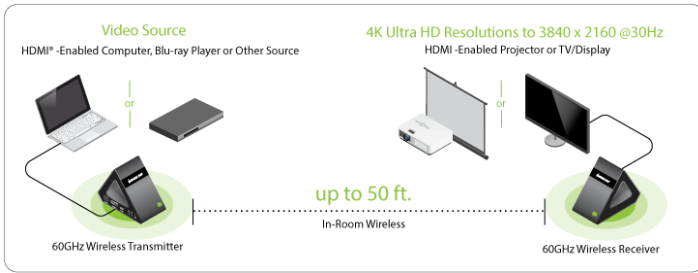

4K Ultra HD Without Wires

The Ultra-Fast 60GHz Wireless 4K UHD Video Extender (GW4K30GH60) is an ultra-high-performance wireless AV solution that enables you to transmit 4K Ultra High Definition video and audio from an HDMI source over distances up to 50 feet with near-zero latency.

Enjoy Flexible TV or Projector Placement

Eliminate the time and expense required to run costly, unsightly cable. Enjoy the flexibility to place your video source and display equipment wherever it is most convenient in the same large room, such as in a home theater or conference room.

- Wirelessly send 4K UHD video from one HDMI source to one HDMI TV/Projector
- Extends signals up to 50 Ft. in-room
- Uncompressed audio and video at near-zero latency - ideal for gaming and streaming
- Resolutions up to 3840 x 2160 @30Hz
- Minimal interference with existing Wi-Fi devices via 60GHz wireless frequency
- Supports LPCM stereo audio format
- Plug-n-Play - Transmitter and receiver come pre-paired from factory
- Dedicated closed wireless system - Requires no Wi-Fi network
- Advanced wireless technology speeds to 18 Gbps
- LED status lights for source/display connections and wireless link
- Supports dual power option via USB or included AC adapter
- Compact mountable design for easy placement
- HDCP 2.2 compliant
- Supports 4K UHD