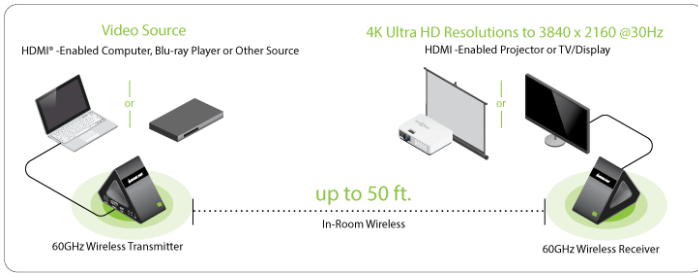

GW4K30GH60

Ultra-Fast 60GHz Wireless 4K HDMI® UHD Transmitter and Receiver Kit

- Wirelessly send 4K UHD video from one HDMI source to one HDMI TV/Projector
- Extends signals up to 50 Ft. in-room
- Uncompressed audio and video at near-zero latency - ideal for gaming and streaming
- Resolutions up to 3840 x 2160 @30Hz
- Minimal interference with existing Wi-Fi devices via 60GHz wireless frequency

4K Ultra HD Without Wires

The Ultra-Fast 60GHz Wireless 4K UHD Video Extender (GW4K30GH60) is an ultra-high-performance wireless AV solution that enables you to transmit 4K Ultra High Definition video and audio from an HDMI source over distances up to 50 feet with near-zero latency.

Enjoy Flexible TV or Projector Placement

Eliminate the time and expense required to run costly, unsightly cable. Enjoy the flexibility to place your video source and display equipment wherever it is most convenient in the same large room, such as in a home theater or conference room.

- Wirelessly send 4K UHD video from one HDMI source to one HDMI TV/Projector
- Extends signals up to 50 Ft. in-room
- Uncompressed audio and video at near-zero latency - ideal for gaming and streaming
- Resolutions up to 3840 x 2160 @30Hz
- Minimal interference with existing Wi-Fi devices via 60GHz wireless frequency
- Supports LPCM stereo audio format
- Plug-n-Play - Transmitter and receiver come pre-paired from factory
- Dedicated closed wireless system - Requires no Wi-Fi network
- Advanced wireless technology speeds to 18 Gbps
- LED status lights for source/display connections and wireless link
- Supports dual power option via USB or included AC adapter
- Compact mountable design for easy placement
- HDCP 2.2 compliant
- Supports 4K UHD