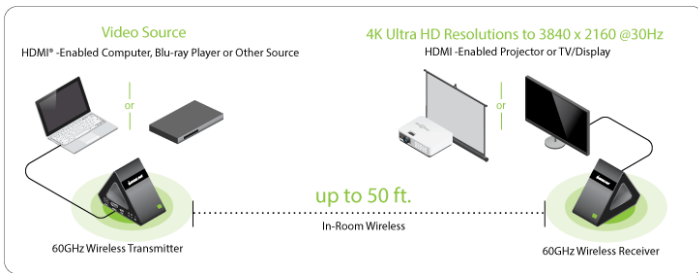

GW4K30GH60

Ultra-Fast 60GHz Wireless 4K HDMI® UHD Transmitter and Receiver Kit

- Wirelessly send 4K UHD video from one HDMI source to one HDMI TV/Projector
- Extends signals up to 50 Ft. in-room
- Uncompressed audio and video at near-zero latency - ideal for gaming and streaming
- Resolutions up to 3840 x 2160 @30Hz
- Minimal interference with existing Wi-Fi devices via 60GHz wireless frequency

4K Ultra HD Without Wires

The Ultra-Fast 60GHz Wireless 4K UHD Video Extender (GW4K30GH60) is an ultra-high-performance wireless AV solution that enables you to transmit 4K Ultra High Definition video and audio from an HDMI source over distances up to 50 feet with near-zero latency.

Enjoy Flexible TV or Projector Placement

Eliminate the time and expense required to run costly, unsightly cable. Enjoy the flexibility to place your video source and display equipment wherever it is most convenient in the same large room, such as in a home theater or conference room.

- Wirelessly send 4K UHD video from one HDMI source to one HDMI TV/Projector
- Extends signals up to 50 Ft. in-room
- Uncompressed audio and video at near-zero latency - ideal for gaming and streaming
- Resolutions up to 3840 x 2160 @30Hz
- Minimal interference with existing Wi-Fi devices via 60GHz wireless frequency
- Supports LPCM stereo audio format
- Plug-n-Play - Transmitter and receiver come pre-paired from factory
- Dedicated closed wireless system - Requires no Wi-Fi network
- Advanced wireless technology speeds to 18 Gbps
- LED status lights for source/display connections and wireless link
- Supports dual power option via USB or included AC adapter
- Compact mountable design for easy placement
- HDCP 2.2 compliant
- Supports 4K UHD