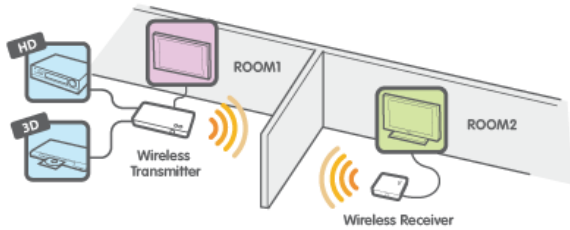

- Wireless HD audio/video streaming up to 100 feet* away
- Set-up 2 HDTVs - Share your content to 2 locations simultaneously:
 - Living room HDTV can connect to transmitter's loop-through (local) port directly
 - Bedroom HDTV can receive content from wireless receiver
- Connect and transmit wireless video content from your Blu-ray player and DVR/cable box turning your HDTV into a wireless TV
- Wireless 3D support
- Wireless 1080p video and 5.1 channel digital audio
- Video Resolutions: 480p, 720p, 1080i and 1080p (24/30/60fps)
- HDMI connection Inputs/Outputs:
 - Transmitter:
 - 2 x HDMI connection in
 - 1 x HDMI connection out (loop-through local port)
 - Receiver:
 - 1 x HDMI connection output
- Create a floating HDTV in almost any location such as bedroom, bathroom, family room, living room, den, loft, kitchen or patio
- Keep home theater electronic devices neatly out-of-sight
- Built-in IR allows the user control over their source devices that are hidden away in a different location
- No software or driver installation needed
- HDCP compliant
- 128 bit AES encryption
- Based on WHDI™ Technology - Low latency <1ms

How does it work?

Scenario 1

2 HDTV Set-up

- Connect your 3D or HD media sources to the wireless transmitter
- Connect first HDTV to the loop-through (local) port of the wireless transmitter
- Connect second HDTV to the wireless receiver

Scenario 2

1 Floating HDTV Set-up

- Connect your 3D or HD media sources to the wireless transmitter
- Connect the wireless receiver to your wall-mounted HDTV

Requirements

- Display
- 1 HDMI connection input
- Media Source
- 1 HDMI connection output