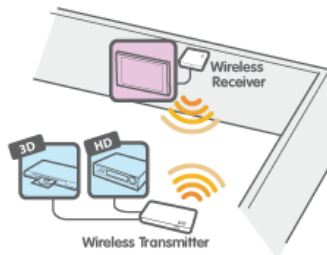

- Wireless HD audio/video streaming up to 100 feet* away
- Set-up 2 HDTVs - Share your content to 2 locations simultaneously:
 - Living room HDTV can connect to transmitter's loop-through (local) port directly
 - Bedroom HDTV can receive content from wireless receiver
- Connect and transmit wireless video content from your Blu-ray player and DVR/cable box turning your HDTV into a wireless TV
- Wireless 3D support
- Wireless 1080p video and 5.1 channel digital audio
- Video Resolutions: 480p, 720p, 1080i and 1080p (24/30/60fps)
- HDMI connection Inputs/Outputs:
 - Transmitter:
 - 2 x HDMI connection in
 - 1 x HDMI connection out (loop-through local port)
 - Receiver:
 - 1 x HDMI connection output
- Create a floating HDTV in almost any location such as bedroom, bathroom, family room, living room, den, loft, kitchen or patio
- Keep home theater electronic devices neatly out-of-sight
- Built-in IR allows the user control over their source devices that are hidden away in a different location
- No software or driver installation needed
- HDCP compliant
- 128 bit AES encryption
- Based on WHDI™ Technology - Low latency <1ms

How does it work?

Scenario 1

2 HDTV Set-up

- Connect your 3D or HD media sources to the wireless transmitter
- Connect first HDTV to the loop-through (local) port of the wireless transmitter
- Connect second HDTV to the wireless receiver

Scenario 2

1 Floating HDTV Set-up

- Connect your 3D or HD media sources to the wireless transmitter
- Connect the wireless receiver to your wall-mounted HDTV

Requirements

- Display
- 1 HDMI connection input
- Media Source
- 1 HDMI connection output