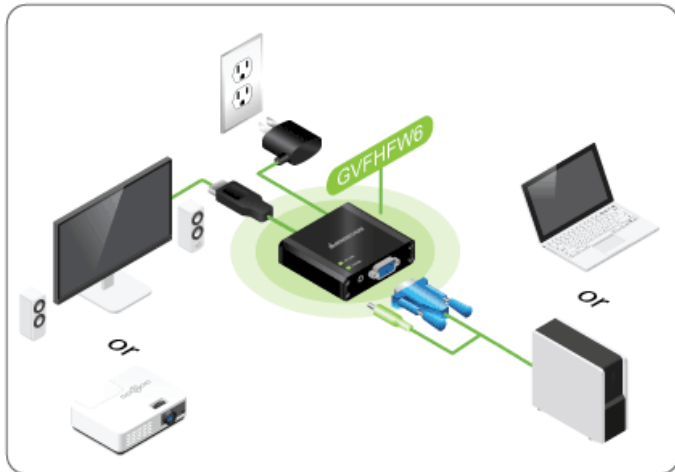

Requirements

- VGA video source
- HDMI video display
- 3.5mm audio port

HDMI, VGA and 3.5mm audio cable not included

Package Contents

- VC180 VGA to HDMI / Audio Converter
- Power Adapter
- User Guide

Specifications

Function	GVFHFW6	Dimensions	GVFHFW6
Video Resolution	Up to 1920 x 1200 @ 60 Hz	Unit Dimensions	
Video connections		Height	2.625 in
Input	VGA	Length	3.125 in
Output	HDMI	Depth	0.875 in
Video Streaming	Lossless	Unit Package Dimensions	
Voltage	5.3VDC/1A	Height	6.25 in
Warranty	3	Width	9.50 in
Power Consumption	3.2W	Depth	2.38 in
Cable Length	VGA @ 5.9 ft, HDMI @ 49.2 ft	Master Carton	
Connectors		Height	7.50in
Audio Input	3.5mm Barrel Connector	Width	15.0 in
Audio Output	HDMI	Depth	10.25 in
		Master Carton Qty.	6
		Weight	
		Master Carton Wt.	5.95lb
		Unit Pack Wt.	0.80 lb
		Unit Wt.	0.35 lb