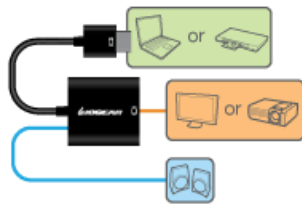

GVC311

HDMI® to VGA Adapter with Audio

HDMI to VGA Adapter

IOGEAR's HDMI to VGA Adapter is a convenient and cost-effective solution that instantly connects your digital sources to a projector or other external analog monitors in stunning 1080P. The adapter connects to the VGA cable of your device (VGA cable not included).

Works with Apple® TV, Roku®, Blu-ray players, other media players and laptops / computers with HDMI output.

Applications when you need to connect your HDMI device to a VGA projector: Education, Conference rooms, Board rooms, Tradeshows and other Events.

- Converts an HDMI output to a VGA output with audio support
- Works with Apple TV®, Roku® Streaming Players, Blu-ray players, Media devices, Ultrabooks and Laptops / Computers with an HDMI Output
- Supports video resolutions of up to 1600x1200 (UXGA) and Full HD 1080p
- Supports 2 channel audio via 3.5mm stereo output
- HDCP Compliant
- Plug-N-Play; No drivers or software installation necessary

How does it work?

- Plug in the GVC311 to the HDMI Video output on your Computer and video devices
 - Connect the GVC311 to your monitor or projector with VGA cable*
 - Connect to any amplifier or audio input with 3.5mm stereo cable or 3.5mm to RCA cable*
- *Cables are not included