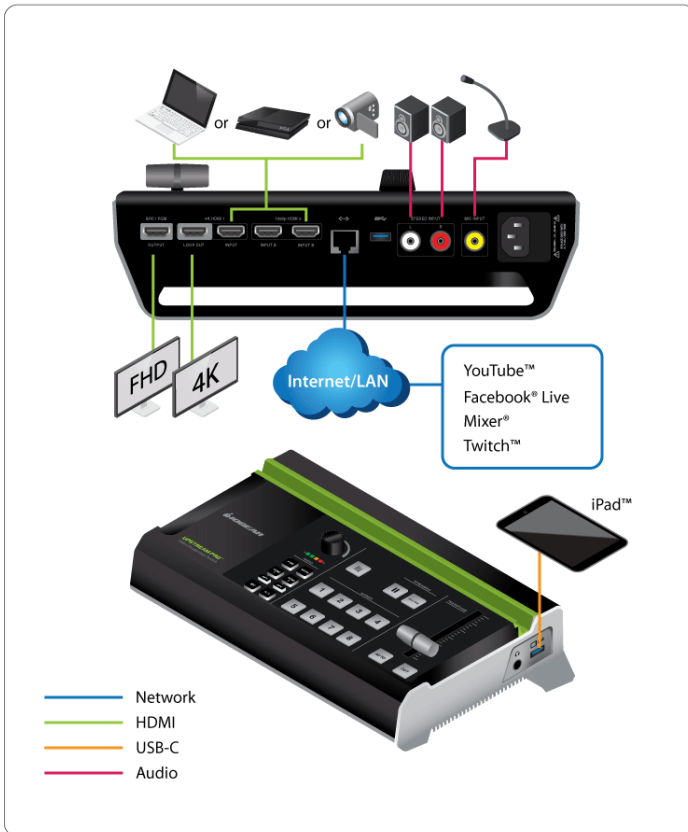

Requirements

Package Contents

- iPad Pro (3rd gen) with iOS 11 or later

- 1x GU303
- 1x USB-A to USB-C Cables (Custom)
- 1x USB-A to USB-A Cables (Custom)
- 1x AC Power Cable
- 1x QSG
- 1x Warranty card

The following iPad with iOS 11 or later (Additional Apple Lightning USB 3 Camera Adapter is required):

- iPad Pro (1st & 2nd gen)
- iPad (5th, 6th & 7th gen)
- iPad Air (3rd gen)
- iPad Mini (5th gen)

Upstream Studio App:
<https://apps.apple.com/us/app/upstream-studio/id1487894784>

Specifications

Function	GU303
Video connections	
Input	1 x 4K HDMI Type-A Female
(up to 4K@60, no HDCP support)
 2 x HDMI Type-A Female
(up to 1080p@60, switcher, no HDCP support)
Output	1 x 4K Loop-Thru HDMI Type-A Female
(up to 4K@60, no HDCP support)
 1 x PGM HDMI Type-A Female
(up to 1080p@60, no HDCP support)
Environment	
Humidity	0 - 80% RH, Non-Condensing
Operation Temperature	0 - 40 °C
Storage Temperature	-20 - 60 °C
Operating System Requirements	
iOS	The following iPad with iOS 11 or later: iPad Pro (1st gen, 12.9")
 iPad Pro (1st gen, 9.7")
 iPad Pro (2nd gen, 12.9")
 iPad Pro (2nd gen, 10.5")
 iPad Pro (3rd gen, 12.9")
 iPad Pro (3rd gen, 11")

 The following iPad devices with iOS 11 or later (Additional Apple Lightning to USB Camera Adapter is required): iPad (5th gen)
 iPad (6th gen)
 iPad (7th gen)
 iPad Air (3rd gen)
 iPad Mini (5th gen)
Connectors	
Audio Input	HDMI captured inputs (stereo)
 1 x Mic input, 6.5mm jack (dual mono)
 1 x Line

Dimensions	GU303
Unit Dimensions	
Height	3.54" (9cm)
Depth	6.29" (16cm)
Length	11.22" (28.5 cm)
Unit Package Dimensions	
Width	14.5" (37 cm)
Height	11.41" (29 cm)
Depth	5.23" (13.3 cm)
Master Carton	
Width	12" (30.5 cm)
Height	14.9" (38 cm)
Depth	6.1" (15.7cm)
Master Carton Qty.	1
Weight	
Master Carton Wt.	6.8 lbs
Unit Pack Wt.	5.3 lbs
Unit Wt.	4.25 lbs