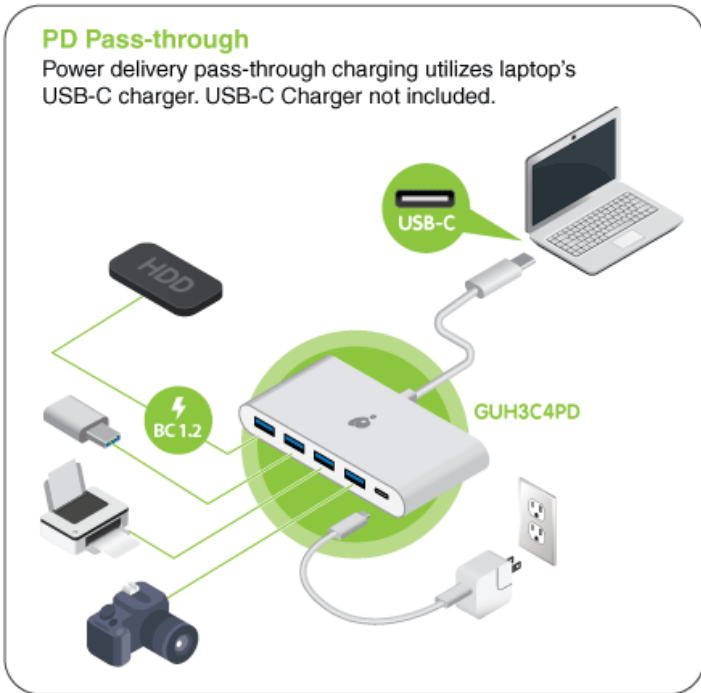

## USB-C to 4-port USB-A Hub with Power Delivery Pass-Thru

IOGEAR's USB-C to 4-port USB-A Hub expands your laptop's USB-C port into 4 additional USB 3.0 Type-A ports. Connect your current USB devices like hard drives, flash drives, keyboards and mice, cameras, USB cables and other USB devices. IOGEAR's Hub also provides a USB-C port on the front of the hub allowing you to charge your mobile device or charge your laptop by connecting your manufacturers USB-C power supply. This hub is essential for laptops that provide only one USB-C port with no additional ports for peripherals. This super compact and lightweight hub easily fits into any laptop case, briefcase or backpack making it convenient to take with you on-the-go. Thunderbolt 3 laptops are compatible with this hub making it a more affordable alternative.

- 4 x USB 3.0 Type-A port (5Gbps)
  - Up to 3.75W per port with USB-C charger
  - Fast Charging Port (BC 1.2-1.5A Max)
  - Charges your laptop via USB-C charger (60W)
- PD pass-thru charging requires a USB-C charger to plug into the USB-C charging port on the docking station (Up to 15W of power is allocated by the docking station, and up to 45W charging capacity can be pass thru to charge the laptop)

\*\* Pass-thru power delivered to the laptop is dependent upon the capacity of your USB-C power supply.

Ex. If your USB-C power supply is 60W, then the maximum power can be delivered to the laptop is 60W-15W = 45W.