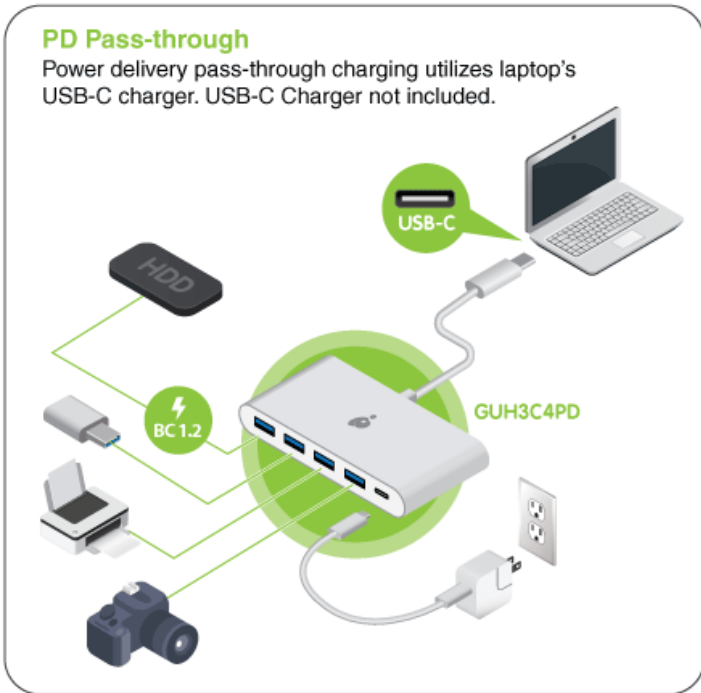

PD Pass-through

Power delivery pass-through charging utilizes laptop's USB-C charger. USB-C Charger not included.

Requirements

- **Computer:**
- USB-C port
- Windows® 7, Windows® 8, Windows® 8.1, Windows® 10,
- Mac OS® X 10.7+

Package Contents

- 1 x GUH3C4PD
- 1 x Warranty Card