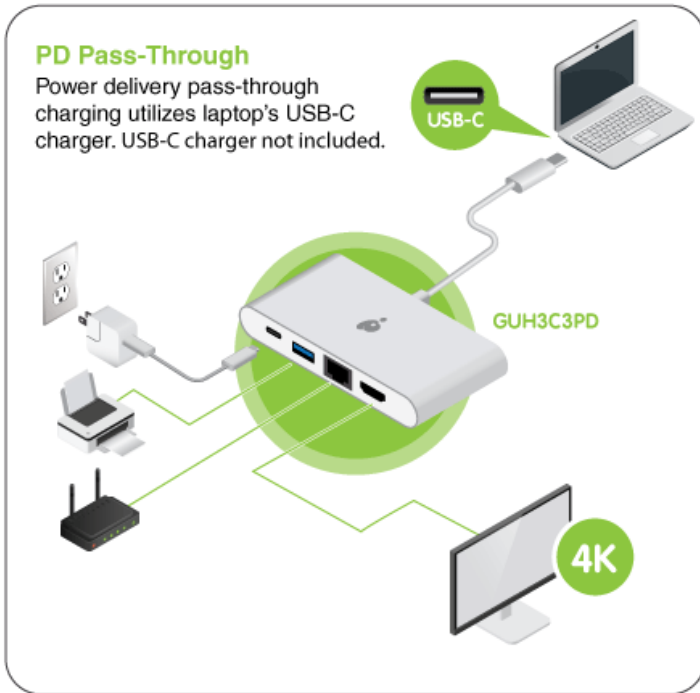

Requirements

Package Contents

1. **Computer:**
   - USB-C port
   - Windows® 7, Windows® 8, Windows® 8.1, Windows® 10,
   - Mac OS® X 10.7+
2. 1 x GUH3C3PD
   - 1 x Warranty Card