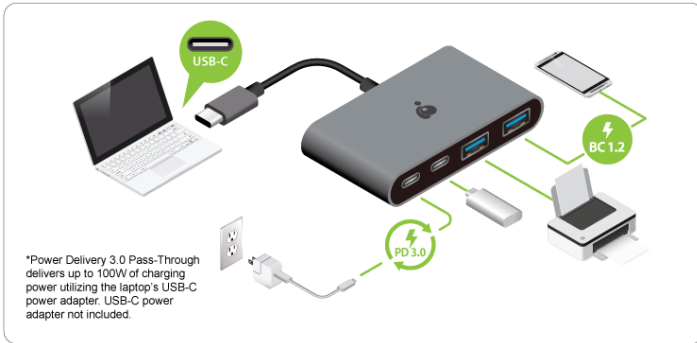

Requirements

- USB-C (Thunderbolt 3 compatible) Laptops & Tablets
- Windows 7/8/8.1/10
- Mac OS X 10.7+
- Chrome OS

Package Contents

- 1 x GUH3C22P
- 1 x Quick Start Guide
- 1 x Warranty Card

Specifications

Function	GUH3C22P	Dimensions	GUH3C22P
Upstream Port		Unit Dimensions	
USB-C	USB 3.1 Gen 2	Height	1.65" (4.2cm) + 4.6" (11.6cm) SR cable
Downstream Port		Depth	0.55" (1.4cm)
USB-A	2x USB 3.0, 1 port supports BC1.2 charging (1.5A)	Length	2.95" (7.5cm)
USB-C	2x USB 3.1 supports data, 1 port supports Power Delivery 3.0	Inner Pack	
Power		Width	5.71" (14.5cm)
Power Delivery Pass-Thru	PD 3.0 / 100W (A total of up to 85W can be charged to the laptop after deduction of max 15W used by the dock)	Height	6.10" (15.5cm)
Data Rate		Length	7.67" (19.5cm)
Up to 10Gbps		Inner Pack Qty.	6
Environment		Unit Package Dimensions	
Humidity	10% to 85% RH (no condensation)	Height	5.67" (14.4cm)
Operation Temperature	0C to +45C	Depth	1.18" (3cm)
Operating System Requirements		Length	5.31" (13.5cm)
Mac	Mac OS X 10.7+	Master Carton	
Windows	Windows 7 / 8 / 8.1 / 10	Width	16.14" (41cm)
		Height	12.20" (31cm)
		Depth	6.89" (17.5cm)
		Master Carton Qty.	24
		Weight	
		Master Carton Wt.	6.61 lb (3kg)
		Inner Pack Wt.	1.1lb (0.5kg)
		Unit Pack Wt.	0.2lb (0.09kg)
		Unit Wt.	0.1lb (0.045kg)