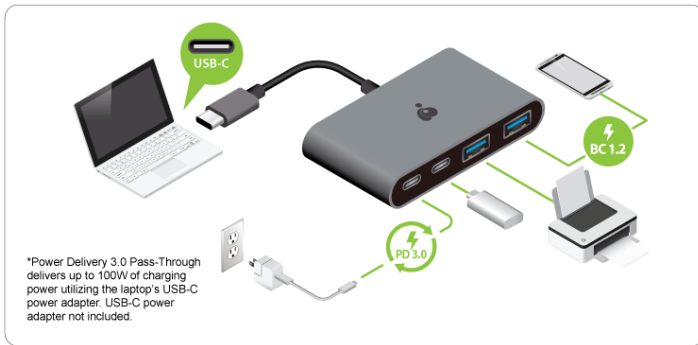

Requirements

- USB-C (Thunderbolt 3 compatible) Laptops & Tablets
- Windows 7/8/8.1/10
- Mac OS X 10.7+
- Chrome OS

Package Contents

- 1 x GUH3C22P
- 1 x Quick Start Guide
- 1 x Warranty Card

Specifications

Function	GUH3C22P	Dimensions	GUH3C22P
Upstream Port		Unit Dimensions	
USB-C	USB 3.1 Gen 2	Height	1.65" (4.2cm) + 4.6" (11.6cm) SR cable
Downstream Port		Depth	0.55" (1.4cm)
USB-A	2x USB 3.0, 1 port supports BC1.2 charging (1.5A)	Length	2.95" (7.5cm)
USB-C	2x USB 3.1 supports data, 1 port supports Power Delivery 3.0	Inner Pack	
Power		Width	5.71" (14.5cm)
Power Delivery Pass-Thru	PD 3.0 / 100W (A total of up to 85W can be charged to the laptop after deduction of max 15W used by the dock)	Height	6.10" (15.5cm)
Data Rate		Length	7.67" (19.5cm)
Up to 10Gbps		Inner Pack Qty.	6
Environment		Unit Package Dimensions	
Humidity	10% to 85% RH (no condensation)	Height	5.67" (14.4cm)
Operation Temperature	0C to +45C	Depth	1.18" (3cm)
Operating System Requirements		Length	5.31" (13.5cm)
Mac	Mac OS X 10.7+	Master Carton	
Windows	Windows 7 / 8 / 8.1 / 10	Width	16.14" (41cm)
		Height	12.20" (31cm)
		Depth	6.89" (17.5cm)
		Master Carton Qty.	24
		Weight	
		Master Carton Wt.	6.61 lb (3kg)
		Inner Pack Wt.	1.1lb (0.5kg)
		Unit Pack Wt.	0.2lb (0.09kg)
		Unit Wt.	0.1lb (0.045kg)