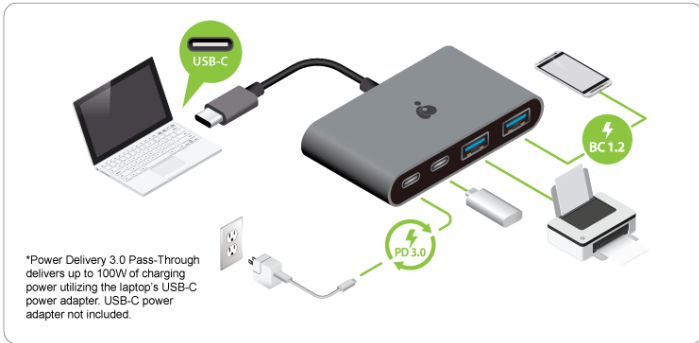

Requirements

- USB-C (Thunderbolt 3 compatible) Laptops & Tablets
- Windows 7/8/8.1/10
- Mac OS X 10.7+
- Chrome OS

Package Contents

- 1 x GUH3C22P
- 1 x Quick Start Guide
- 1 x Warranty Card

Specifications

Function	GUH3C22P	Dimensions	GUH3C22P
Upstream Port		Unit Dimensions	
USB-C	USB 3.1 Gen 2	Height	1.65" (4.2cm) + 4.6" (11.6cm) SR cable
Downstream Port		Depth	0.55" (1.4cm)
USB-A	2x USB 3.0, 1 port supports BC1.2 charging (1.5A)	Length	2.95" (7.5cm)
USB-C	2x USB 3.1 supports data, 1 port supports Power Delivery 3.0	Inner Pack	
Power		Width	5.71" (14.5cm)
Power Delivery Pass-Thru	PD 3.0 / 100W (A total of up to 85W can be charged to the laptop after deduction of max 15W used by the dock)	Height	6.10" (15.5cm)
Data Rate		Length	7.67" (19.5cm)
Up to 10Gbps		Inner Pack Qty.	6
Environment		Unit Package Dimensions	
Humidity	10% to 85% RH (no condensation)	Height	5.67" (14.4cm)
Operation Temperature	0C to +45C	Depth	1.18" (3cm)
Operating System Requirements		Length	5.31" (13.5cm)
Mac	Mac OS X 10.7+	Master Carton	
Windows	Windows 7 / 8 / 8.1 / 10	Width	16.14" (41cm)
		Height	12.20" (31cm)
		Depth	6.89" (17.5cm)
		Master Carton Qty.	24
		Weight	
		Master Carton Wt.	6.61 lb (3kg)
		Inner Pack Wt.	1.1lb (0.5kg)
		Unit Pack Wt.	0.2lb (0.09kg)
		Unit Wt.	0.1lb (0.045kg)