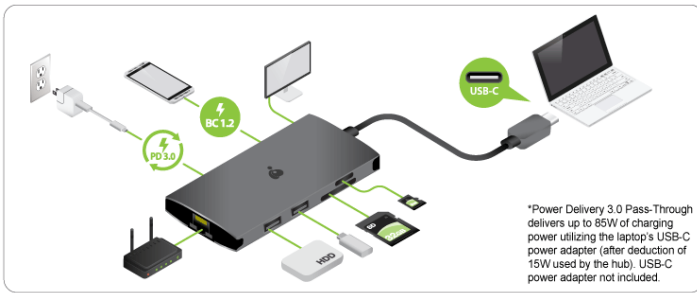

Requirements

Package Contents

1. USB-C (Thunderbolt 3 compatible) device with DP Alt Mode support
   - Windows 7/8/8.1/10/11
   - Mac OS X 10.7+
   - Chrome OS
2. GUD3C06 x 1
   - Quick Start Guide x 1
   - Warranty Card x 1

Specifications

Function	GUD3C06	Dimensions	GUD3C06
Upstream Port		Unit Dimensions	
USB-C	USB 3.1 Gen 1 supports data and Power Delivery 3.0	Height	2" (5.2cm)
Downstream Port		Length	4.1" (10.5cm) + tethered USB-C connector 5.35" (13.6cm)
Card Reader	Supports Secure Digital v3.0 UHS-I (Ultra High Speed)?SDR12 (12.5Mbyte/s)/SDR25(25Mbyte/s)/SDR50(50Mbyte/s)/DDR50(50M byte/s)/SDR104(104Mbyte/s)	Depth	0.35" (0.9cm)
Ethernet	Supports 10/100 /1000Mbps	Inner Pack	
HDMI	HDMI 1.4 compliant, resolution up to 4Kx2K @30Hz	Height	6.30" (16cm)
USB-A	3x USB 3.0, 1 port supports BC1.2 fast charging	Length	11.41" (29cm)
USB-C	1x USB 3.1 supports data transfer or Power Delivery 3.0	Width	5.91" (15cm)
Power		Inner Pack Qty.	6
Power Delivery Pass-Thru	PD 3.0 / 100W (A total of up to 85W can be charged to the laptop after deduction of max 15W used by the dock)	Unit Package Dimensions	
Data Rate		Height	5.71" (14.5cm)
Video Resolution		Length	5.31" (13.5cm)
Environment		Depth	1.74" (4.4cm)
Humidity	10% to 90 % RH (no condensation)	Master Carton	
Operation Temperature	0? to +45?	Height	12.20" (31cm)
Operating System Requirements		Width	13.39" (34cm)
Mac	Mac OS X 10.7+	Depth	12.6" (32cm)
Windows	Windows 7 / 8 / 8.1 / 10	Master Carton Qty.	24
		Weight	
		Master Carton Wt.	7 lbs (3.16kg)
		Inner Pack Wt.	1.8 lbs (0.82kg)
		Unit Pack Wt.	0.3lb (0.14kg)
		Unit Wt.	0.2 lb (0.09kg)