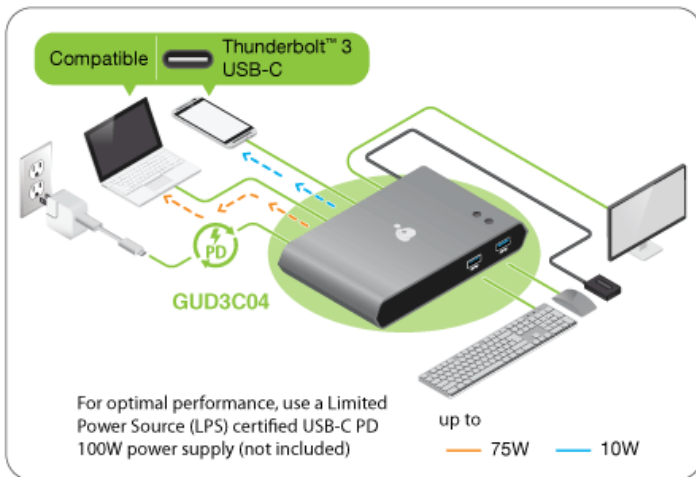

GUD3C04

Access Pro™ 2-Port USB-C KVM Switch with Power Delivery (TAA Compliant)

- 2-Port USB-C KVM Switch with Power Delivery
- Control and share 2 USB-C devices with DP Alt Mode from one keyboard, mouse, and an HDMI monitor
- Power Delivery¹ (USB-C external power needed) with up to 75W charging for laptop² and up to 10W for smartphone³
- Supports USB-C/Thunderbolt 3 MacBook Air, Macbook Pro, iPad Pro, Windows and Android 8+ devices

USB-C KVM - Switch Between Two USB-C Devices

Easily switch between two USB-C devices and control them with one keyboard, one mouse and view content on one 4K monitor. IOGEAR's Access Pro™ 2-Port USB-C KVM Switch requires no software and comes complete with the Power Delivery function, USB-C cables, and a 6-foot push-button remote switch.

Note:

¹ Connect Limited Power Source (LPS) certified USB-C power adapter

² Must be plugged into Primary USB-C port 1

³ When plugged into Secondary USB-C port 2

⁴ Samsung DeX Mode is only supported on Samsung Galaxy S8, S8+, S9, S9+, S10, S10+, and Note 8, Note 9, and Tab S4; other Android devices support mirror screen

Requirements

Package Contents

- | | |
|---|---|
| <ul style="list-style-type: none"> • Sources: <ul style="list-style-type: none"> USB-C enabled devices with DP-Alt Mode over USB-C USB-C external power source (recommend a Limited Power Source (LPS) certified USB-C power adapter) • Console: <ul style="list-style-type: none"> HDMI monitor Standard wired 104 keys USB keyboard Standard wired 2 or 3-button USB mouse • Operations: <ul style="list-style-type: none"> Windows® 10 (32/64 bit)+ MacOS® X 10.12+ iPadOS® 12.1+; iPad Pro® 3rd generation (2018)¹ Android 8+² Chrome OS® | <ul style="list-style-type: none"> • 2-Port USB-C KVM Switch with Power Delivery • 2 x 3ft USB-C to USB-C cables • 1 x 6ft Remote pushbutton • Quick Start Guide • Warranty Card |
|---|---|