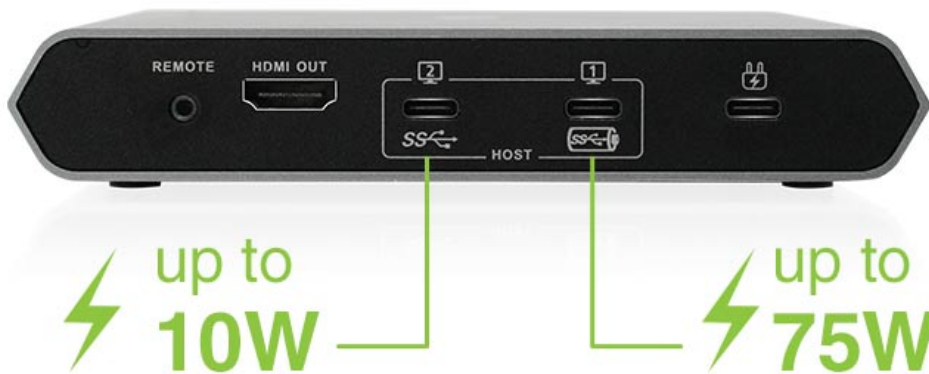

USB-C KVM - Switch Between Two USB-C Devices

Easily switch between two USB-C devices and control them with one keyboard, one mouse and view content on one 4K monitor. IOGEAR's Access Pro™ 2-Port USB-C KVM Switch requires no software and comes complete with the Power Delivery function, USB-C cables, and a 6-foot push-button remote switch.

Why spend extra money on features you don't need? The USB-C KVM offers the most efficient and affordable way to switch between two USB-C or Thunderbolt™ 3-equipped Mac® computers, PCs, iPad® or Android™ tablets and smartphones with a single-cable connection to each device without additional drivers or software.