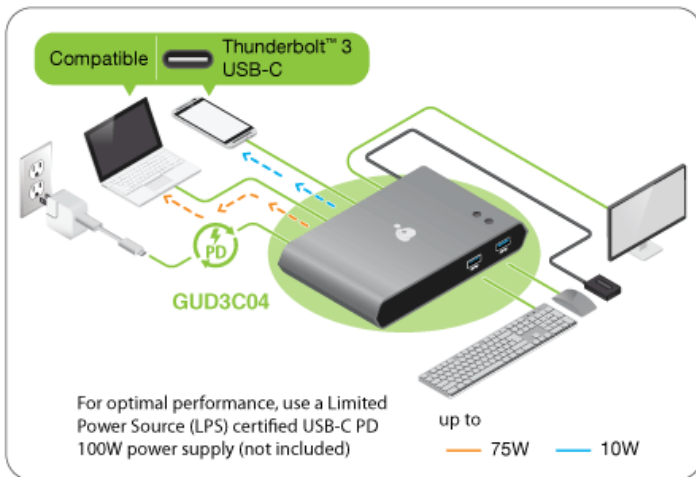

GUD3C04

Access Pro™ 2-Port USB-C KVM Switch with Power Delivery (TAA Compliant)

- 2-Port USB-C KVM Switch with Power Delivery
- Control and share 2 USB-C devices with DP Alt Mode from one keyboard, mouse, and an HDMI monitor
- Power Delivery¹ (USB-C external power needed) with up to 75W charging for laptop² and up to 10W for smartphone³
- Supports USB-C/Thunderbolt 3 MacBook Air, Macbook Pro, iPad Pro, Windows and Android 8+ devices

USB-C KVM - Switch Between Two USB-C Devices

Easily switch between two USB-C devices and control them with one keyboard, one mouse and view content on one 4K monitor. IOGEAR's Access Pro™ 2-Port USB-C KVM Switch requires no software and comes complete with the Power Delivery function, USB-C cables, and a 6-foot push-button remote switch.

Note:

¹ Connect Limited Power Source (LPS) certified USB-C power adapter

² Must be plugged into Primary USB-C port 1

³ When plugged into Secondary USB-C port 2

⁴ Samsung DeX Mode is only supported on Samsung Galaxy S8, S8+, S9, S9+, S10, S10+, and Note 8, Note 9, and Tab S4; other Android devices support mirror screen

Requirements

Package Contents

- Sources:
 - USB-C enabled devices with DP-Alt Mode over USB-C
 - USB-C external power source (recommend a Limited Power Source (LPS) certified USB-C power adapter)
- Console:
 - HDMI monitor
 - Standard wired 104 keys USB keyboard
 - Standard wired 2 or 3-button USB mouse
- Operations:
 - Windows® 10 (32/64 bit)+
 - MacOS® X 10.12+
 - iPadOS® 12.1+; iPad Pro® 3rd generation (2018)¹
 - Android 8+²
 - Chrome OS®