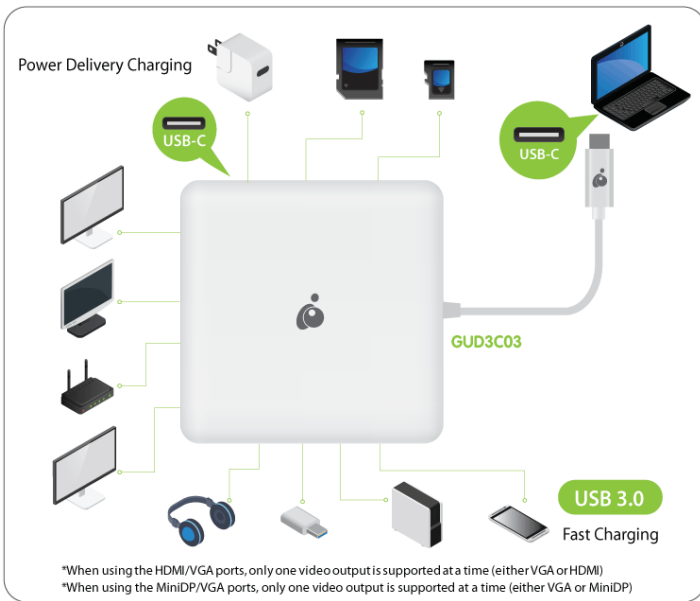

Requirements

Package Contents

• System Requirements • USB-C compatible laptops with DP Alt-Mode support • USB-C AC Adapter from Laptop is needed for Power Delivery Pass-Through Function • Only one additional video output can be utilized for extended desktop using Mac OS • For dual screen extended desktop in Windows, you must use HDMI with DisplayPort • When VGA output is utilized, only one additional extended desktop screen will be available • Compatible with USB-C and Thunderbolt 3 laptop • For Windows OS: dual screen extended desktop can only configured though both HDMI and Mini DisplayPort* • For Mac OS: dual screen is operate in mirror mode via HDMI and Mini DisplayPort*	• 1 x USB-C Docking Station • 1 x Quick Start Guide • 1 x Warranty Card

* Mini DisplayPort is not compatible with Thunderbolt 2 port, and the docking station will not work with Thunderbolt 2 display

** For best video performance, it is recommended to have direct connection between your external displays and the docking station, without using an adapter between the docking station and the display or video cables

*** Kindly note that for iPad pro, mouse or trackpad device will not work