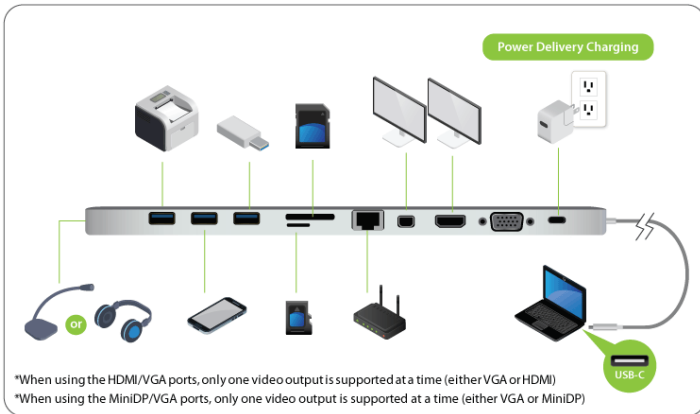

Turn Your Laptop into a Complete Workstation

Add the perfect companion to your USB-C laptop and turn it into a complete workstation. Whether you are on-the-go or docking at a workstation, this ultra-slim docking station works as hard as you do. With its stylish design, it will seamlessly fit into your setup. Now you can easily add a full-sized keyboard and mouse, external hard drives, printers and webcams by connecting only one cable to your setup.

Monitor Setup Option #1

- Expand your laptop up to 10 ports
- Charge laptop while docked via 60W Power Delivery Pass-Through*
- Enjoy stunning 4K video resolution
- 3 x USB 3.0 (USB Type-A) w/ 1 x BC 1.2 Charge Port **
- Built-in memory card readers (SD/MMC/Micro SD)
- 3.5mm Audio input/output
- Gigabit Ethernet port
- HDMI (4K), Mini DisplayPort (4K) and VGA
- HDCP 1.4 compliant
- Works with the latest USB-C iPad Pro (2018 late) under mirror-mode

***For optimal performance it is recommended that External HDD be connected to the BC 1.2 port only.

*** When using the HDMI/VGA ports, only one video output is supported at a time (either VGA or HDMI)

*** When using the Mini DP/VGA ports, only one video output is supported at a time (either VGA or Mini DP)

*** For best video performance, it is recommended to have direct connection between your external displays and the docking station, without using an adapter between the docking station and the display or video cables