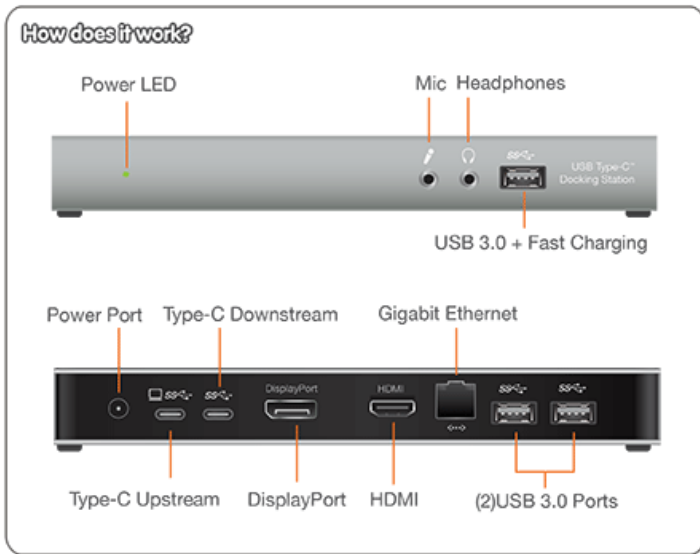

GUD3C01

USB-C Dual 4K Docking Station with Power Delivery/ 90W Power supply

Easily add a full-sized keyboard and mouse, external hard drives, printers, webcams, and turn your laptop into a complete workstation.

USB-C™ Docking Station with Power Delivery

IOGEAR's USB-C Docking Station with Power Delivery is the perfect complement to your USB Type-C laptop. This all-in-one dock delivers a total of 10 ports in a unit designed to instantly connect and disconnect from your USB-C laptop through a single high speed cable. Featuring DisplayPort Multi-Stream Transport, USB 3.0 connectivity, HDMI, audio and Ethernet connections, this full-featured USB Type-C dock allows your laptop to perform like a desktop. While connected, the IOGEAR USB-C Docking Station will charge your laptop through the USB-C power delivery functionality. An AC power adapter is included.

- Supports dual monitors up to [4K@30Hz](#) resolution via HDMI and DisplayPort Video port*
 - Supports Power Delivery 2.0 (PD 2.0) specification up to Profile 4 with total 60W (20V/3A, 20V/1.8A, 12V/3A, 5V/3A)
 - Integrated 3-port USB 3.0 Hub for external USB drives, cameras, smartphones, etc.
 - USB 3.1 Gen 1 Type A port supports Battery Charging Specification Revision 1.2 (BC 1.2) for Fast-Charging devices**
 - Integrated Gigabit Ethernet port (RJ-45) - Supports 10/100/1000BASE-T
 - Audio line-in/line-out port for microphone input and audio line output
 - Additional USB-C data port with 5V/3A power support
 - HDCP 1.2 compliant
 - Works with the new USB-C iPad Pro under mirror-mode
- * USB and Ethernet port performance may drop when dual 4K videos are utilized. MAC OSX supports only one additional extended desktop screen.
 **Supports Apple Charging (5V/2.1A) when the host is disconnected
 **The GUD3C01 will not charge a device that uses a proprietary USB type-C adapter