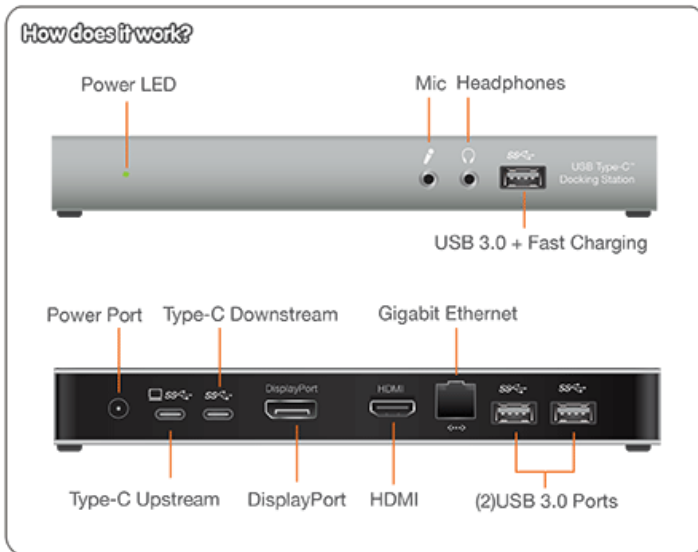

GUD3C01

USB-C Dual 4K Docking Station with Power Delivery/ 90W Power supply

Easily add a full-sized keyboard and mouse, external hard drives, printers, webcams, and turn your laptop into a complete workstation.

USB-C™ Docking Station with Power Delivery

IOGEAR's USB-C Docking Station with Power Delivery is the perfect complement to your USB Type-C laptop. This all-in-one dock delivers a total of 10 ports in a unit designed to instantly connect and disconnect from your USB-C laptop through a single high speed cable. Featuring DisplayPort Multi-Stream Transport, USB 3.0 connectivity, HDMI, audio and Ethernet connections, this full-featured USB Type-C dock allows your laptop to perform like a desktop. While connected, the IOGEAR USB-C Docking Station will charge your laptop through the USB-C power delivery functionality. An AC power adapter is included.

- Supports dual monitors up to [4K@30Hz](#) resolution via HDMI and DisplayPort Video port*
 - Supports Power Delivery 2.0 (PD 2.0) specification up to Profile 4 with total 60W (20V/3A, 20V/1.8A, 12V/3A, 5V/3A)
 - Integrated 3-port USB 3.0 Hub for external USB drives, cameras, smartphones, etc.
 - USB 3.1 Gen 1 Type A port supports Battery Charging Specification Revision 1.2 (BC 1.2) for Fast-Charging devices**
 - Integrated Gigabit Ethernet port (RJ-45) - Supports 10/100/1000BASE-T
 - Audio line-in/line-out port for microphone input and audio line output
 - Additional USB-C data port with 5V/3A power support
 - HDCP 1.2 compliant
 - Works with the new USB-C iPad Pro under mirror-mode
- * USB and Ethernet port performance may drop when dual 4K videos are utilized. MAC OSX supports only one additional extended desktop screen.
 **Supports Apple Charging (5V/2.1A) when the host is disconnected
 **The GUD3C01 will not charge a device that uses a proprietary USB type-C adapter