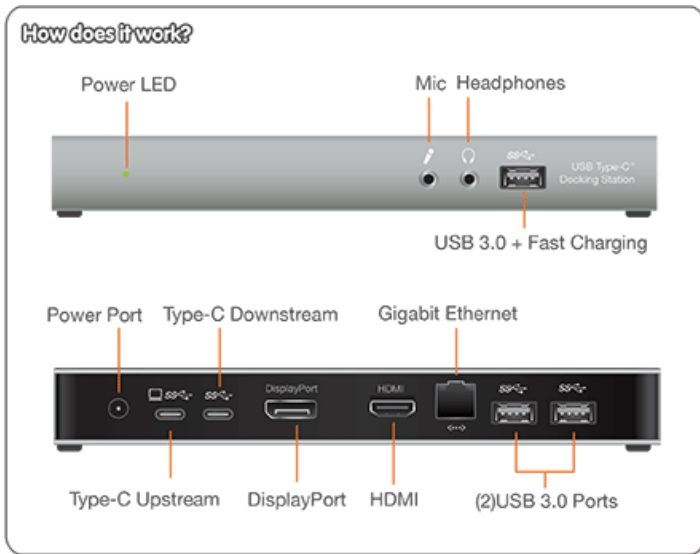

Requirements

Package Contents

1. USB-C enabled computers
   - Windows® 8.1 (32-bit / 64-bit), Windows® 10 (32-bit / 64-bit)
   - Mac OS X 10.10.5+ (*MST is not supported by Mac OS)**
   - Only one additional video output can be utilized for extended desktop using Mac OS
2. 1 x USB-C Docking Station
   - 1 x USB-C Cable
   - 1 x 90W AC Power Adapter
   - 1 x Quick Start Guide
   - 1 x Warranty Card

*Ethernet driver not compatible with Mac OS Big Sur

Specifications

Function	GUD3C01	Dimensions	GUD3C01
Cable Connections		Unit Dimensions	
Input	USB 3.1 Type-C	Height	0.88" (2.22cm)
Output	USB 3.1 Type-C	Length	7.88" (20.02cm)
Cable Length	1.5ft (0.5m)	Depth	3.35" (8.89cm)
Cable Type	USB 3.1 Type-C Male to Male Cable	Unit Package Dimensions	
Connectors		Height	3.75" (9.53cm)
Audio Input	3.5mm Line-In	Width	10" (25.4cm)
Audio Output	3.5mm Line-Out (Channel 2.0)	Depth	5" (12.7cm)
Computer Side	USB 3.1 Type-C Port	Master Carton	
Power	20V 4.5A Full Range Power Adapter	Height	8.5" (21.59cm)
USB	3 x USB 3.0 Data Port ; 1 x USB Type-C Data Port	Width	16" (40.64cm)
Video Output	HDMI 2.0 (4K@60Hz) or DisplayPort 1.2(4K@60Hz), Dual Output can support up to 4K@30Hz	Depth	10.5" (26.67cm)
LAN	Gigabit Ethernet	Master Carton Qty.	6
LEDs		Weight	
Power On	Green LED	Master Carton Wt.	18.14lb (8.23kg)
Power		Unit Pack Wt.	2.99lb (1.36kg)
Power Delivery Pass-Thru	Up to Profile 4 with total 60W (20V/3A, 20V/1.8A, 12V/3A, 5V/3A)	Unit Wt.	1.22lb (0.55kg)