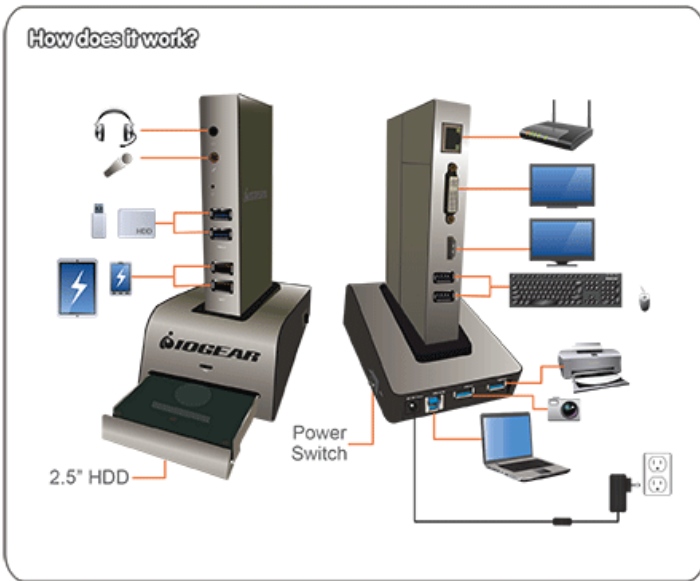

GUD310

met(AL)™ Vault Dock, USB 3.0 Docking Station with built-in Backup Drive Enclosure

USB 3.0 Docking Station with HDD Storage

IOGEAR's Met(AL)™ Vault Dock, USB 3.0 Universal Docking Station with HDD Enclosure quickly and easily turns your laptop, Ultrabook™ or Microsoft Surface® Pro tablet into a full-featured workstation with support for dual monitors (DVI-I and HDMI). Featuring a gigabit Ethernet port, two USB 2.0 ports, four USB 3.0 ports, two dedicated USB fast-charging ports, microphone / speaker connections with a HDD enclosure, the Met(AL)™ Vault Dock has connections to suit virtually any application.

Multitask with Dual Monitors

The Met(AL)™ Vault Dock gives you the power to connect two extra monitors. Dual monitor outputs allow you to edit videos on one screen, compose the soundtrack on another screen and check email on your laptop screen all at the same time!

- Great expansion unit for computers with extra connectivity demand
 - Ports and connections
 - 4 x USB 3.0
 - 2 x USB charging ports
 - 2 x USB 2.0
 - 1 x HDMI
 - 1 x DVI
 - 1 x DVI to VGA Adapter
 - 1 x Gigabit LAN
 - Gigabit Ethernet network: 1000Mbps/100Mbps/10Mbps
 - 2 Video output Ports:
 - HDMI (HDCP) with Audio + Video (Resolution: 2048 x 1152)
 - DVI with Video (Resolution: 2048 x 1152)
 - 5.1 Surround Sound Audio
 - Sleek aluminum housing complements any home or office space
 - Hot pluggable - add or remove devices without system reboot
 - Resumes from hibernation and suspend modes
- DisplayLink driver does not work on MacOS 10.13.4 and above - [learn more](#)