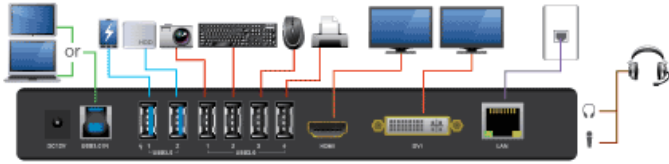

Optimal Productivity

The USB 3.0 Universal Docking Station has connections to suit virtually every application. The dock gives you HDMI and DVI connections that can support a resolution of 2560 x 1440. It also has a gigabit Ethernet port, six USB ports (two USB 3.0 and four USB 2.0), and audio input/output jacks for headsets or speakers. Now you can easily add a full-sized keyboard and mouse, external hard drives, printers, webcams, etc. to turn your laptop into a complete workstation. Although this universal dock is equipped to take advantage of USB 3.0 Super Speed technology, it is fully backwards compatible with USB 2.0 devices. And since the connections from all your peripheral devices are consolidated to your computer through a single USB 3.0 cable, disconnecting only takes removing one plug.

- Universal USB 3.0 Ultrabook / Laptop / Tablet* Docking Station
- Dual Monitor support with DVI-I and HDMI outputs
- Resolution** - HDMI: 2560x1440 single monitor only, DVI: 2048 x 1152, VGA (using supplied adapter): 1920x1200
- Integrated 2-port USB 3.0 and 4-port USB 2.0 Hub for external drives, cameras and phones
- Integrated Gigabit Ethernet port (RJ-45) - Supports 10/100/1000BASE-T
- Stereo audio with 3.5mm headphone output jack
- Microphone 3.5mm input jack
- Perfect for Workstations, Business, Home Offices and Entertainment Centers

How does it work?

Connect your peripherals via one simple plug-and-play USB 3.0 cable to your PC, Mac or Tablet

- Laptop / Ultrabook / Tablet
- USB 3.0
- USB 2.0
- HDMI and DVI-I
- RJ-45 - Gigabit Ethernet
- Microphone and Headphone