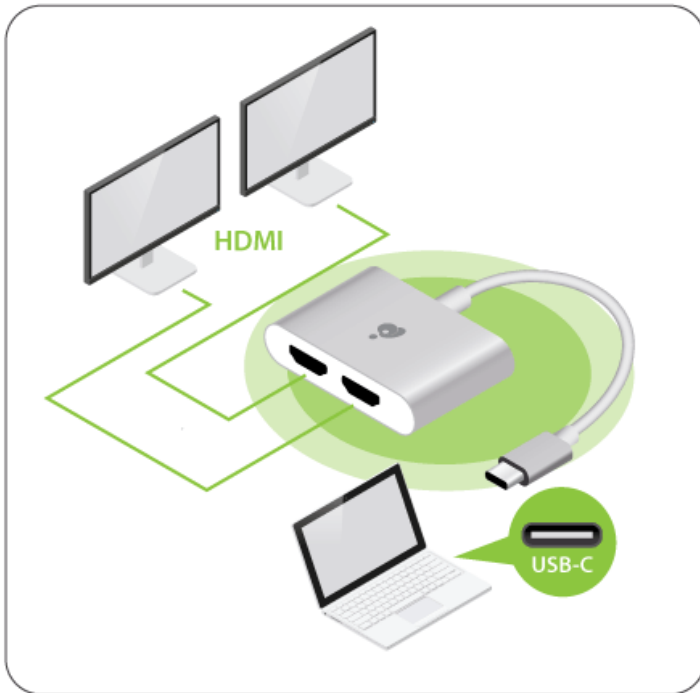

Requirements

- USB-C (Thunderbolt 3 compatible) device with DP Alt Mode support
- Windows 7/8/8.1/10
- Mac OS X 10.7+

Package Contents

- 1 x GUC3CHD22
- 1 x Warranty Card