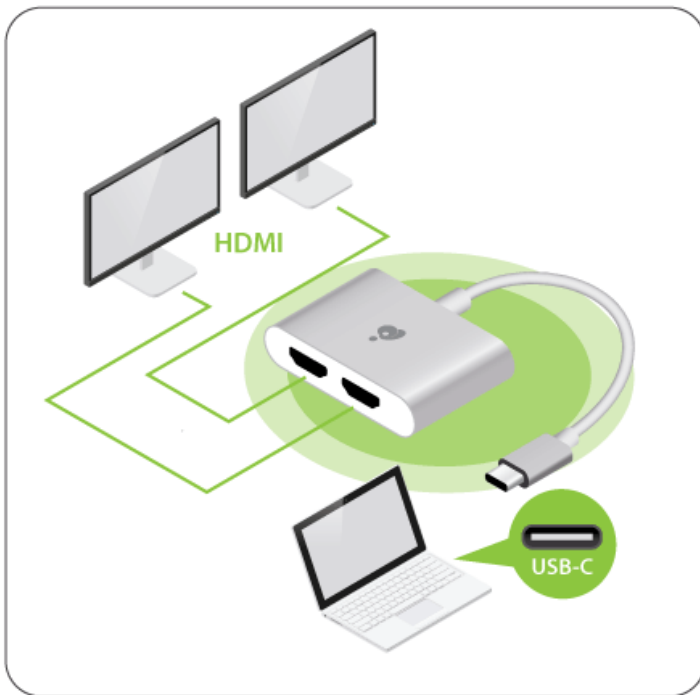

Requirements

- USB-C (Thunderbolt 3 compatible) device with DP Alt Mode support
- Windows 7/8/8.1/10
- Mac OS X 10.7+

Package Contents

- 1 x GUC3CHD22
- 1 x Warranty Card