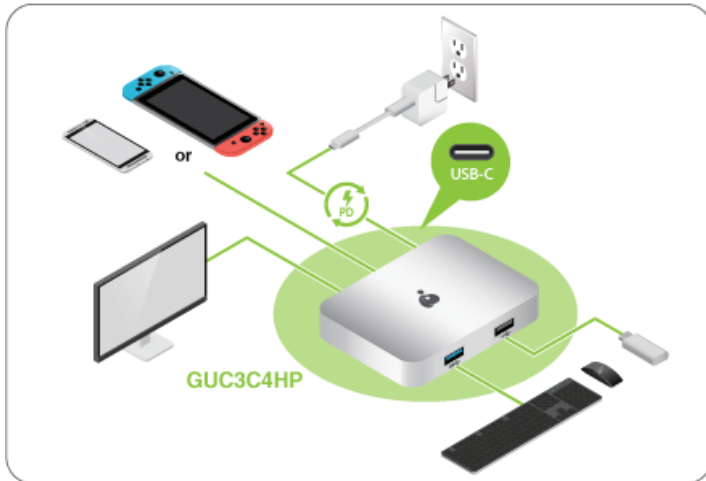

GUC3C4HP

Dock Pro™ 60 USB-C 4K Station with Game+ Mode

- Dock a laptop, tablet, Android™ phone or Nintendo Switch™ via a single USB-C port
- Dock and work on a Samsung Galaxy Note® tablet via Samsung DeX® mode with a keyboard, mouse & monitor
- Connect an HDMI® display/TV to view content up to 4K UltraHD*
- Use as a portable Nintendo Switch dock while traveling
- Charge the host device with up to 60W of power delivery pass-through

One Dock for the Mobile Pro

Designed to expand your mobile work with Samsung DeX-compatible Samsung smartphones, tablets, Android 8.1+ devices, and Windows/Mac OS laptops and tablets, the Dock Pro 60 enlarges your view and supports 4K UHD displays, connects a keyboard and mouse, and charges your device.

One Dock for Apple Devices

Expand the functionality of your iPad with the latest iPadOS with support for a 4K UHD display, keyboard and mouse to take full advantage of the newest iPad's capabilities. The Dock Pro 60 is Thunderbolt 3 compatible enabling Mac users to connect for a full mobile workstation that fits in your pocket.

One Dock for the Mobile Gamer

Dock, charge with confidence, and view your Nintendo Switch game play on a display or TV while on the go. The Dock Pro 60's small form factor makes it the ideal travel companion for your Switch. Want a big screen game experience while traveling? Connect your Android smartphone to the Dock Pro 60 to play your mobile games on a hotel TV or conference room display!