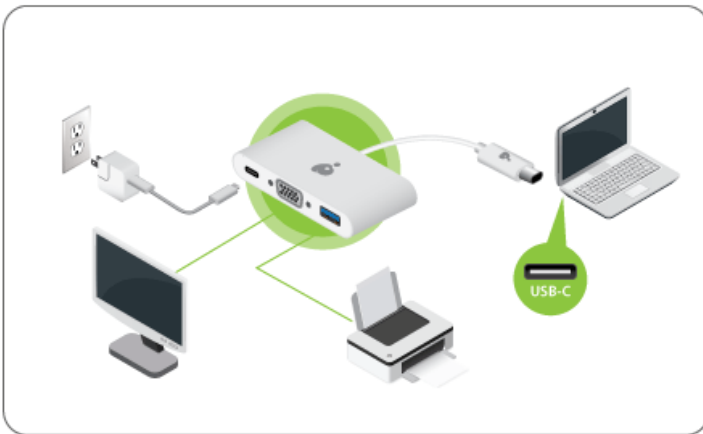

Requirements

Package Contents

1. ---

• Computer • Windows and Mac USB-C Enabled Computers • DP (DisplayPort) ALT Mode Support	• 1 x GUC3C3V • 1 x Warranty Card