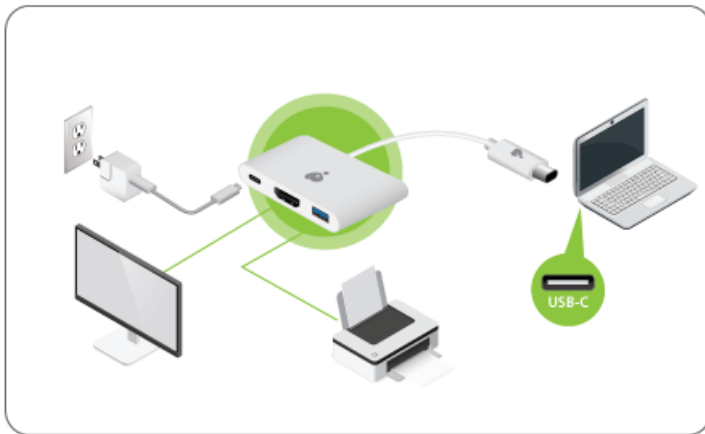

Requirements

Package Contents

1. ---

• Computer • Windows and Mac USB-C Enabled Computers • DP (DisplayPort) ALT Mode Support	• 1 x GUC3C3H • 1 x Warranty Card