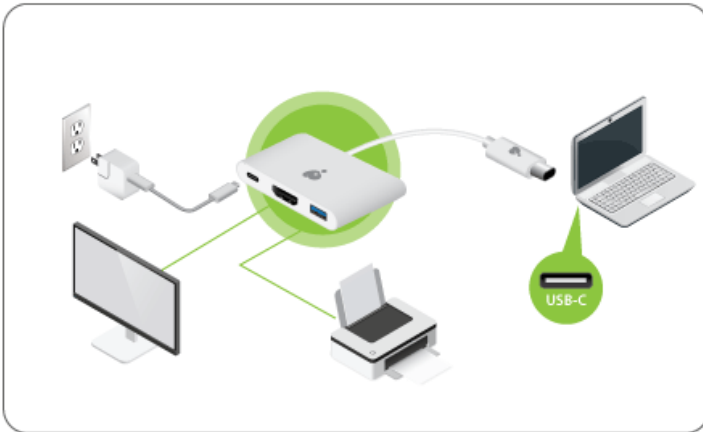

Requirements

Package Contents

- **Computer**
- Windows and Mac
  USB-C Enabled
  Computers
- DP (DisplayPort) ALT
  Mode Support

- 1 x GUC3C3H
- 1 x Warranty Card