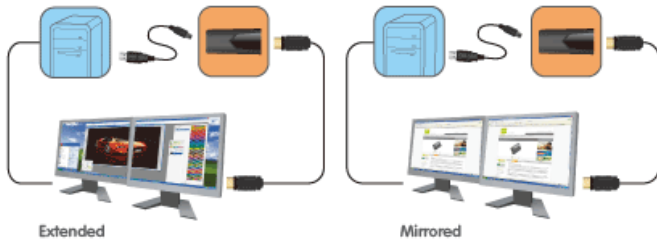

How does it work?

- Install driver and then connect one end of USB 3.0 cable to your computer
- Connect other end of USB 3.0 cable to the GUC3025HW6
- Connect the GUC3025HW6 to monitor using a HDMI cable (HDMI cable not included)

Requirements

Package Contents

• System OS: • Windows® 7 • Windows® 8 • Windows® 8.1 • Windows® 10 • Intel-based Apple computers running MAC OS X 10.6 or later • • System Memory: • Minimum: 2GB RAM • Recommended: 4GB RAM or more when using multiple GUC3025HW6 units • • System Hardware: • USB 3.0 port • 1.2GHz or faster processor with SSE2 support • Microsoft DirectX 10 (Windows® 8.1) / DirectX9 (Windows® 7 or Windows® 8) or later graphics device with WDDM driver • 30MB of free disk space • Intel-based Apple computers running MAC OS X 10.6 or later • • Display: • HD Display or projector with HDMI connector	• 1 X GUC3025HW6 USB 3.0 to HDMI External Video Card • 1 X HDMI to DVI Adapter • 1 X USB 3.0 A to Micro B Cable • 1 X Installation CD • 1 X Quick Start Guide • 1 X Warranty Card