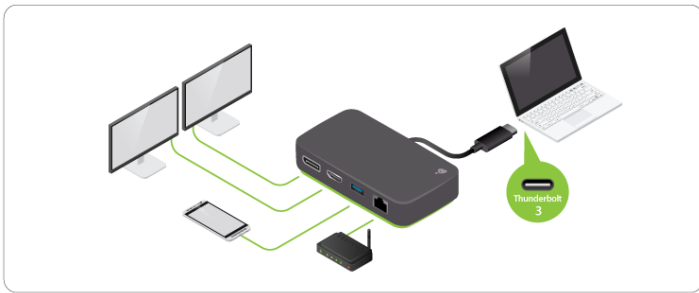

Requirements

- Thunderbolt 3 enabled computer
- Windows 7/8/8.1/10
- Mac OS X 10.7+

Package Contents

- GTD300 x 1
- Warranty Card x 1

Many Thunderbolt 3 PCs require software and firmware updates to ensure functionality with Thunderbolt 3 adapters and docking stations.

<https://thunderbolttechnology.net/updates>

Specifications

Function	GTD300
Upstream Port	
Thunderbolt	Thunderbolt 3 (40Gbps)
Downstream Port	
USB-A	1x USB 3.0 (Up to 5Gbps, supports Wake-on-USB)
DisplayPort	1x DisplayPort 1.2 spec (Up to 4096X2160@60Hz)
Ethernet	1x Ethernet 1Gbps (Supports Wake-on-LAN)
HDMI	1x HDMI 2.0 spec (4096X2160 @ 60Hz)
Audio	
Audio Output	Supports up to 8-channel LPCM, compressed audio (AC-3, DTS) and HBR audio formats; up to 192kHz frame rate and up to 24-bit sample size
Data Rate	Up to 40Gbps
Environment	
Humidity	-20~85°C
Operation Temperature	0°C ~40°C
Operating System Requirements	
Mac	Mac OS X 10.7+
Windows	Windows® 10
Power	
Amps	Max. 3A
Voltage	5V
Protocols	HDMI port: HDCP 2.2, EDID reading

Dimensions	GTD300
Unit Dimensions	
Height	4.06" (10.3cm)
Length	2.2"(5.6cm)
Depth	0.91" (2.3cm)
Inner Pack	
Height	5.51" (14cm)
Length	11.02" (28cm)
Width	7.09" (18cm)
Inner Pack Qty.	6
Unit Package Dimensions	
Height	5.71" (14.5cm)
Width	5.31" (13.5cm)
Depth	1.73" (4.4cm)
Master Carton	
Height	16.54" (42cm)
Width	23.62" (60cm)
Depth	12.6" (32cm)
Master Carton Qty.	48
Weight	
Master Carton Wt.	24.66lb (11.19kg)
Inner Pack Wt.	2.78lb (1.26kg)
Unit Pack Wt.	0.4lb (0.18kg)
Unit Wt.	0.3lb (0.14kg)