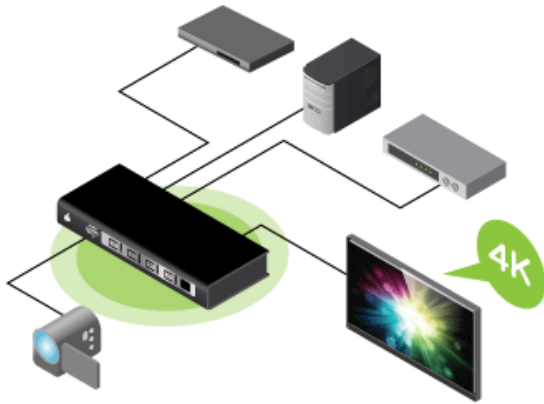

Switch between four HDMI video sources such as a computer, Blu-ray or media player, and cable or satellite receivers and a single HDMI display

Requirements

- HDMI source
- HDMI Display or projector

Package Contents

- 1 x GHSW8441 4-Port 4K Switch with HDMI Connectors
- 1 x Power Adapter
- 1 x IR Remote Control Unit
- 1 x HDMI Cable
- 1 x User Manual
- 1 x Warranty Card

Specifications

Function	GHSW8441
Video connections	
Input	HDMI
Output	HDMI
Display Output	
HDMI	HDCP 2.2
Connectors	
RS-232	1 x DB-9 Female
Environment	
Humidity	0-80%
Operation Temperature	32~104°F (0~40°C)
Storage Temperature	-4F ~ 140F (-20 - 60C)
Housing	
Case	Metal
Power Adapter	5V/2A
Power Consumption	5W
Video Resolution	4096 x 2160 @ 60Hz (4:4:4)
Video Streaming	18 Gbps (6Gbps per lane)
Warranty	3 - Years

Dimensions	GHSW8441
Unit Dimensions	
Height	0.98 in
Length	7.87 in
Depth	3.23 in
Unit Package Dimensions	
Height	9.40 in
Length	6.30 in
Depth	2.32 in
Master Carton	
Height	10.04 in
Width	14.89 in
Depth	7.17 in
Master Carton Qty.	6
Weight	
Master Carton Wt.	11.55 lb
Physical Properties	
Unit Weight	1.03 lb
Unit Weight with package	1.83 lb