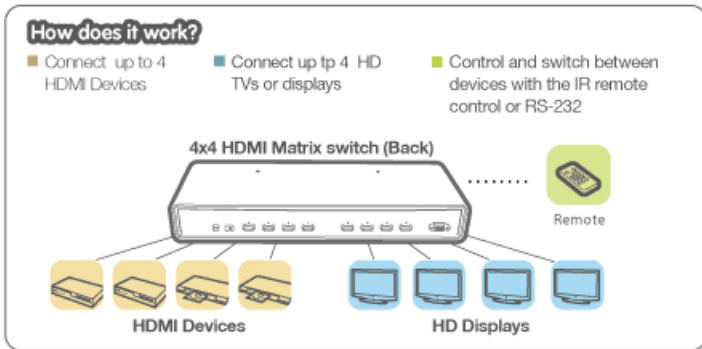

## 4x4 HDMI Matrix Switch with RS-232

### HDMI Matrix

The IOGEAR 4x4 HDMI® Matrix switch connects up to 4 Full HD 1080p source devices with multi-channel digital audio and routes them to any of four connected HDMI displays with support for 3D. With 4 HDMI inputs for devices such as, Blu-ray / DVD players, DVR / Set-top boxes and Media Servers it enables cross switching between devices or splitting a single source in a mirror mode up to 4 HDMI equipped HD displays. Designed with 1U rack-mountable metal casing.

### Applications: Home - Boardroom - Education - House of Worship - Sports Bar

The IOGEAR 4x4 HDMI Matrix supports Full HD 1080p with HDCP compliance and Dolby® TrueHD and DTS® HD Master Audio for a total high-end matrix switching install solution. Individual source are accessible for switching, cross switching or setting to mirror mode by convenient front panel pushbutton, IR remote, or by the RS232 port for total professional control.

- Switch between 4 different HDMI® media sources among 4 different HDTVs or displays
- Full HD 1080p and 3D support
- Supports both crossing switching and mirror mode of connected HDMI devices
- Professional control via RS-232 port, IR remote and front panel pushbuttons
- HDCP compliant
- Dolby® True HD and DTS® Master Audio Support
- Zero signal loss from source to display
- Front panel LEDs for easy monitoring
- Power LED and Active Port LED
- Includes Rackmount kit