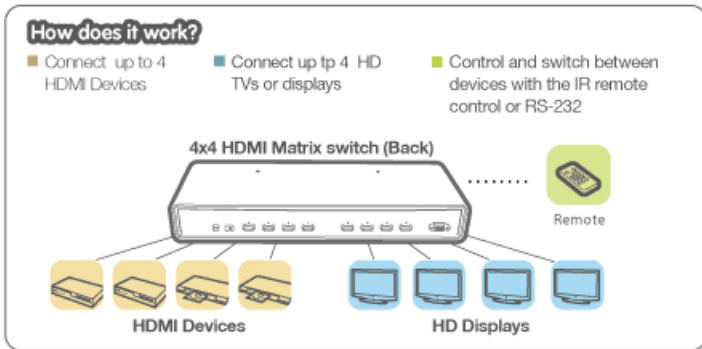

GHMS8044

4x4 HDMI Matrix Switch with RS-232

HDMI Matrix

The IOGEAR 4x4 HDMI® Matrix switch connects up to 4 Full HD 1080p source devices with multi-channel digital audio and routes them to any of four connected HDMI displays with support for 3D. With 4 HDMI inputs for devices such as, Blu-ray / DVD players, DVR / Set-top boxes and Media Servers it enables cross switching between devices or splitting a single source in a mirror mode up to 4 HDMI equipped HD displays. Designed with 1U rack-mountable metal casing.

Applications: Home - Boardroom - Education - House of Worship - Sports Bar

The IOGEAR 4x4 HDMI Matrix supports Full HD 1080p with HDCP compliance and Dolby® TrueHD and DTS® HD Master Audio for a total high-end matrix switching install solution. Individual source are accessible for switching, cross switching or setting to mirror mode by convenient front panel pushbutton, IR remote, or by the RS232 port for total professional control.

- Switch between 4 different HDMI® media sources among 4 different HDTVs or displays
- Full HD 1080p and 3D support
- Supports both crossing switching and mirror mode of connected HDMI devices
- Professional control via RS-232 port, IR remote and front panel pushbuttons
- HDCP compliant
- Dolby® True HD and DTS® Master Audio Support
- Zero signal loss from source to display
- Front panel LEDs for easy monitoring
- Power LED and Active Port LED
- Includes Rackmount kit

Requirements

Package Contents

Display

- 1 HDMI input

Media Source

- 1 HDMI output

- 1 x 4x4 HD Audio/Video Matrix Switch
- 1 x IR Remote Control
- 1 x Rack Mount Kit
- 1 x Power Adapter
- 1 x Foot Kit
- 1 x Quick Start Guide
- 1 x Warranty Card