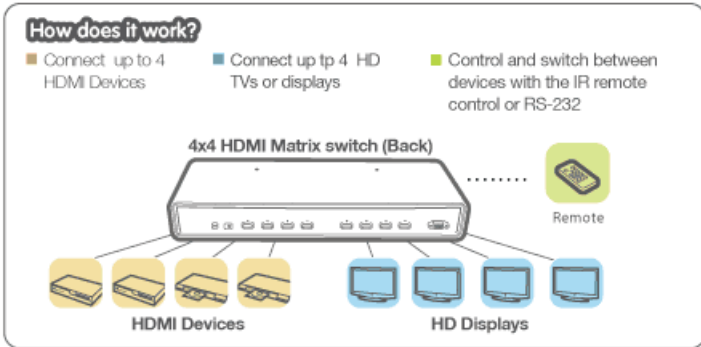

GHMS8044

4x4 HDMI Matrix Switch with RS-232

HDMI Matrix

The IOGEAR 4x4 HDMI® Matrix switch connects up to 4 Full HD 1080p source devices with multi-channel digital audio and routes them to any of four connected HDMI displays with support for 3D. With 4 HDMI inputs for devices such as, Blu-ray / DVD players, DVR / Set-top boxes and Media Servers it enables cross switching between devices or splitting a single source in a mirror mode up to 4 HDMI equipped HD displays. Designed with 1U rack-mountable metal casing.

Applications: Home - Boardroom - Education - House of Worship - Sports Bar

The IOGEAR 4x4 HDMI Matrix supports Full HD 1080p with HDCP compliance and Dolby® TrueHD and DTS® HD Master Audio for a total high-end matrix switching install solution. Individual source are accessible for switching, cross switching or setting to mirror mode by convenient front panel pushbutton, IR remote, or by the RS232 port for total professional control.

- Switch between 4 different HDMI® media sources among 4 different HDTVs or displays
- Full HD 1080p and 3D support
- Supports both crossing switching and mirror mode of connected HDMI devices
- Professional control via RS-232 port, IR remote and front panel pushbuttons
- HDCP compliant
- Dolby® True HD and DTS® Master Audio Support
- Zero signal loss from source to display
- Front panel LEDs for easy monitoring
- Power LED and Active Port LED
- Includes Rackmount kit