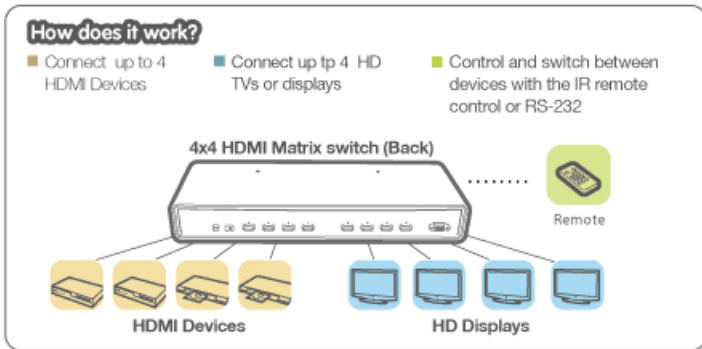

GHMS8044

4x4 HDMI Matrix Switch with RS-232

HDMI Matrix

The IOGEAR 4x4 HDMI® Matrix switch connects up to 4 Full HD 1080p source devices with multi-channel digital audio and routes them to any of four connected HDMI displays with support for 3D. With 4 HDMI inputs for devices such as, Blu-ray / DVD players, DVR / Set-top boxes and Media Servers it enables cross switching between devices or splitting a single source in a mirror mode up to 4 HDMI equipped HD displays. Designed with 1U rack-mountable metal casing.

Applications: Home - Boardroom - Education - House of Worship - Sports Bar

The IOGEAR 4x4 HDMI Matrix supports Full HD 1080p with HDCP compliance and Dolby® TrueHD and DTS® HD Master Audio for a total high-end matrix switching install solution. Individual source are accessible for switching, cross switching or setting to mirror mode by convenient front panel pushbutton, IR remote, or by the RS232 port for total professional control.

- Switch between 4 different HDMI® media sources among 4 different HDTVs or displays
- Full HD 1080p and 3D support
- Supports both crossing switching and mirror mode of connected HDMI devices
- Professional control via RS-232 port, IR remote and front panel pushbuttons
- HDCP compliant
- Dolby® True HD and DTS® Master Audio Support
- Zero signal loss from source to display
- Front panel LEDs for easy monitoring
- Power LED and Active Port LED
- Includes Rackmount kit