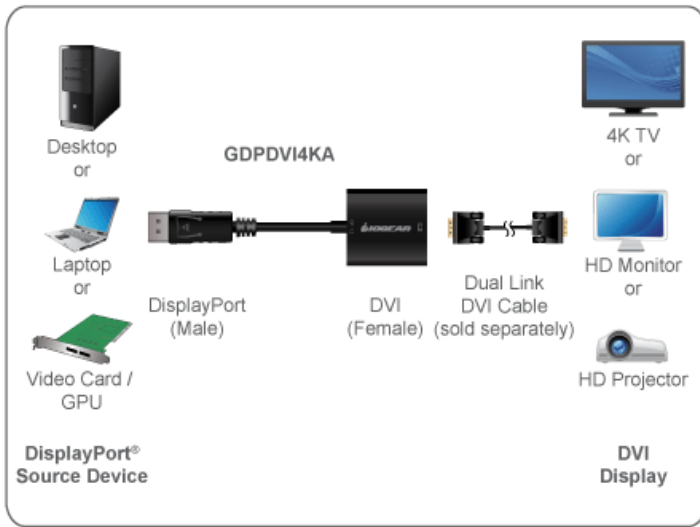

Requirements

- Input
- 1 x DisplayPort source
- •
- Output
- 1 x Projector or Display with DVI port

Package Contents

- 1 x Active DisplayPort to DVI Adapter