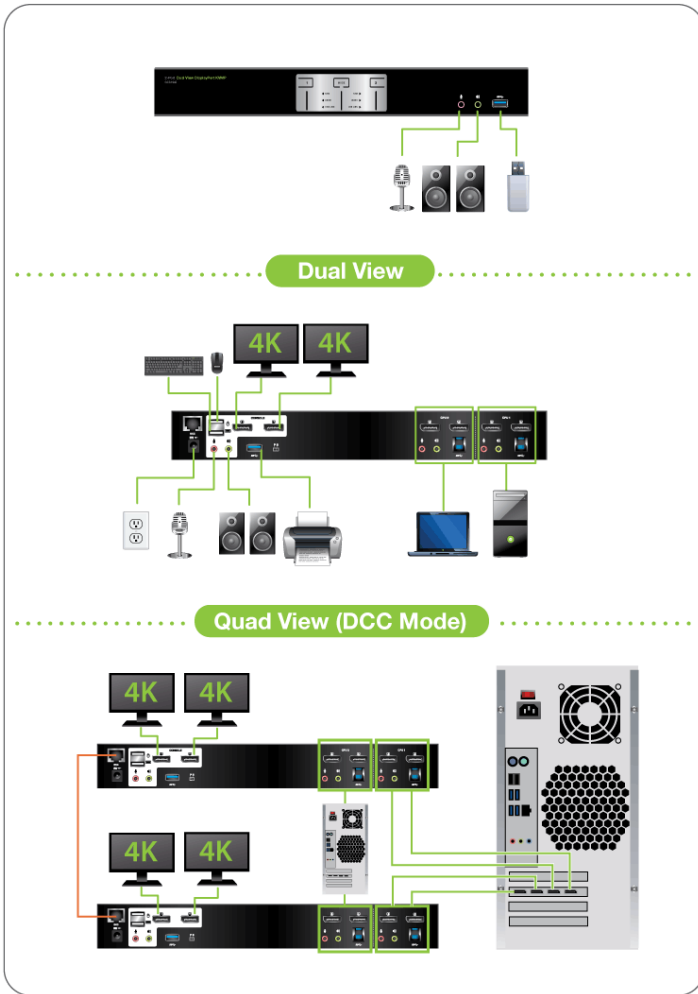

Requirements

Package Contents

- **Console**
- 2 x DisplayPort compatible monitors
- Standard 104-key wired USB keyboard
- Standard 2 or 3-button wired USB mouse
- Microphone and speakers (optional)
- **Computer**
- 2 x DisplayPort ports
- Type-A USB port
- Audio ports (optional)

- 1 x 2-Port 4K Dual View DisplayPort KVMP Switch with USB 3.0 Hub and Audio
- 4 x DisplayPort Cables (5ft.)
- 2 x USB 3.0 Cables (6ft.)
- 2 x Audio Cable Set (6ft.)
- 1 x Power Adapter
- 1 x Quick Start Guide
- 1 x Warranty Card

*Use with video adapter may change performance