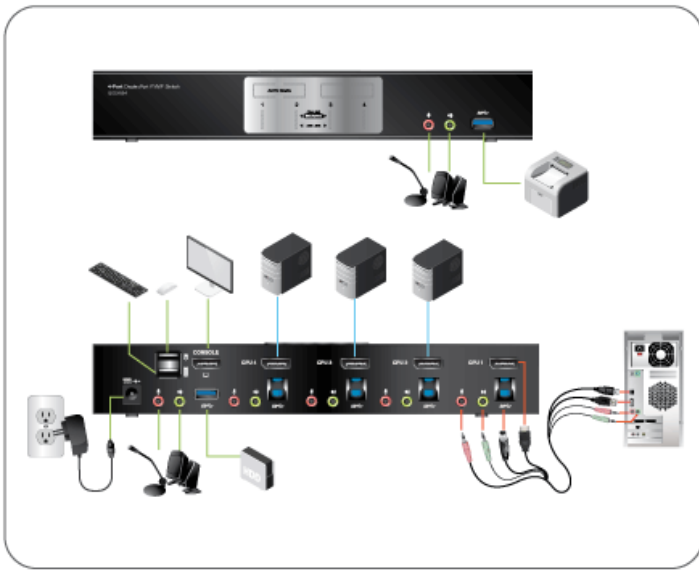

Requirements

Package Contents

• Console • DisplayPort compatible monitor • Standard 104 key wired USB keyboard • Standard 2 or 3 button wired USB mouse • Microphone and speakers (optional) • • Computers • DisplayPort port • Type A USB port • Audio ports (optional)	• 1 x GCS1934 • 4 x DisplayPort Cables (5ft.) • 4 x USB 3.0 Cables (6ft.) • 8 x Audio Cables (6ft.) • 1 x Power Adapter • 1 x Manual

*Use with video adapter may change performance