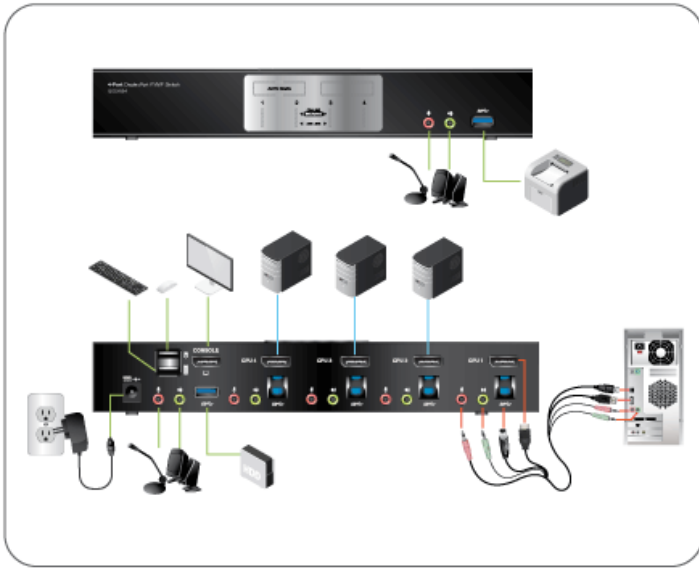

Requirements

Package Contents

• Console • DisplayPort compatible monitor • Standard 104 key wired USB keyboard • Standard 2 or 3 button wired USB mouse • Microphone and speakers (optional) • • Computers • DisplayPort port • Type A USB port • Audio ports (optional)	• 1 x GCS1934 • 4 x DisplayPort Cables (5ft.) • 4 x USB 3.0 Cables (6ft.) • 8 x Audio Cables (6ft.) • 1 x Power Adapter • 1 x Manual

*Use with video adapter may change performance