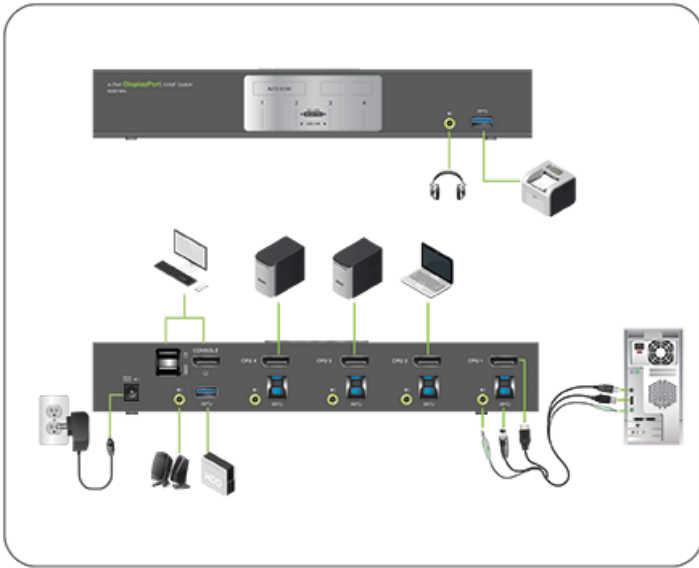

Requirements

Package Contents

• Console: • DisplayPort compatible monitor • Standard 104 key wired USB keyboard • Standard 2 or 3 button wired USB mouse • Speakers (optional) • • Computers: • DisplayPort port • USB Type-A port • Audio ports (optional) • • Cables: • Use only specifically designed IOGEAR DisplayPort KVM Cable sets included	• 1 x GCS1904 • 4 x DisplayPort cables (5ft.) • 4 x USB 3.0 cables (6ft.) • 4 x Audio cables (6ft.) • 1 x Power adapter • 1 x Manual

*Use with video adapter may change performance