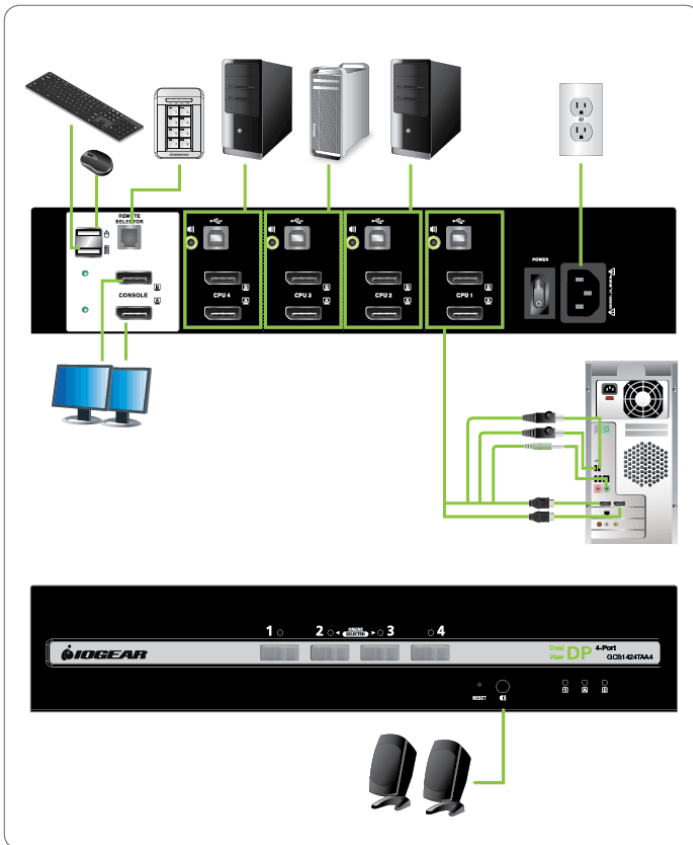

- NIAP-Certified PP4.0  
Validated to Protection Profile for Peripheral Sharing Device v4.0
- 4-Port Dual View DisplayPort Secure KVM Switch  
One USB console controls 4 secure computers on 2 displays
- Superior 4K UHD Video Resolution

UHD Resolution: 3840 x 2160 @30Hz

- Port Selection via Push-Button and Remote Port Selector\*\* for Enhanced Security  
Keyboard restrictions - OSD & hotkey methods are not allowed
- Isolated Channel per Port  
Unidirectional data flow restricts data leakage between connected computers
- Active Chassis Intrusion Detection  
Compromising the unit's cover renders the switch inoperable
- Tamper-Evident Seals  
Visually detect attempts to gain access to switch's internal components

- Tamper-Proof Hardware  
Integrated circuits are soldered directly onto the circuit board to hinder component sabotage
- Non-Reprogrammable Firmware  
Prevents tampering and attempts to reprogram the switch's firmware
- Clears Keyboard Buffer  
Data clears automatically after transmission to switch and resets
- Analog Speaker Support
- Secure audio data input does not convert digital audio to analog audio
- Multiplatform Support  
Windows® 2000, Vista, 7, 8, 8.1, 10, 11 Linux, Mac OS X, & Sun
- Rugged Metal Enclosure  
Durable, Full Metal Chassis
- Build-In, Internal Power Supply

\*\* Remote Port Selector sold separately

**Requirements**

**Package Contents**

**Console**

- DisplayPort monitors capable of the highest resolution that you will be using on any computer in the installation
- Standard 104-key wired USB keyboard
- Standard 2 or 3 button wired USB mouse
- Speaker (optional)