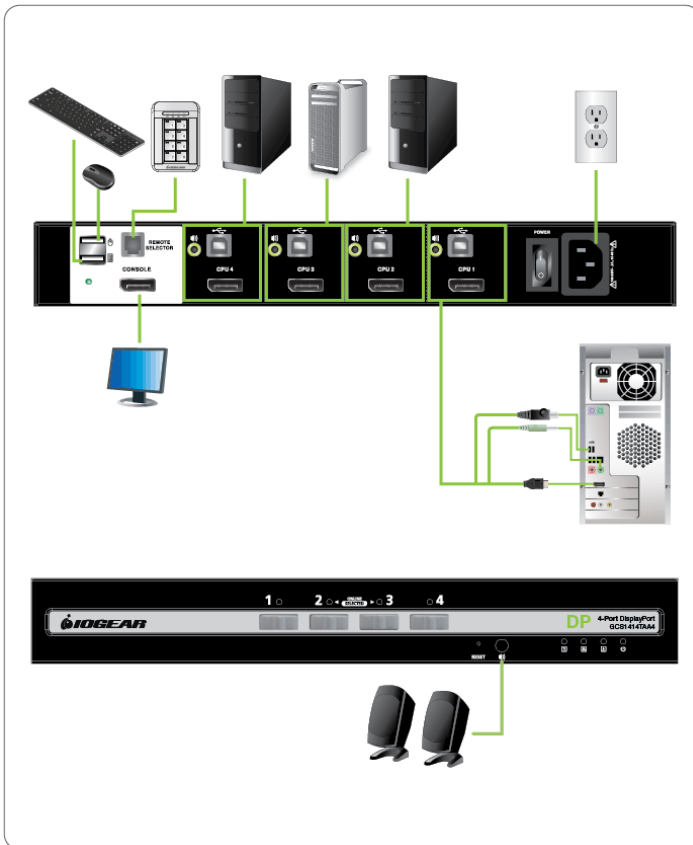

# 4-Port Single View DisplayPort Secure KVM Switch w/Audio

- NIAP-Certified PP4.0
- 4-Port Single View DisplayPort Secure KVM Switch
- Superior 4K UHD Video Resolution
- PP4.0 Certified Remote Port Selector\*\* Support

- NIAP-Certified PP4.0  
Validated to Protection Profile for Peripheral Sharing Device v4.0
  - 4-Port Single View DisplayPort Secure KVM Switch  
One USB console controls 4 secure computers on 1 display
  - Superior 4K UHD Video Resolution  
  
UHD Resolution: 3840 x 2160 @30Hz
  - Port Selection via Push-Button and Remote Port Selector\*\* for Enhanced Security  
Keyboard restrictions - OSD & hotkey methods are not allowed
  - Isolated Channel per Port  
Unidirectional data flow restricts data leakage between connected computers
  - Active Chassis Intrusion Detection  
Compromising the unit's cover renders the switch inoperable
  - Tamper-Evident Seals  
Visually detect attempts to gain access to switch's internal components
  - Tamper-Proof Hardware  
Integrated circuits are soldered directly onto the circuit board to hinder component sabotage
  - Non-Reprogrammable Firmware  
Prevents tampering and attempts to reprogram the switch's firmware
  - Clears Keyboard Buffer  
Data clears automatically after transmission to switch and resets
  - Analog Speaker Support
  - Secure audio data input does not convert digital audio to analog audio
  - Multiplatform Support  
Windows® 2000, Vista, 7, 8, 8.1, 10, 11 Linux, Mac OS X, & Sun
  - Rugged Metal Enclosure  
Durable, Full Metal Chassis
  - Build-In, Internal Power Supply
- \*\* Remote Port Selector sold separately