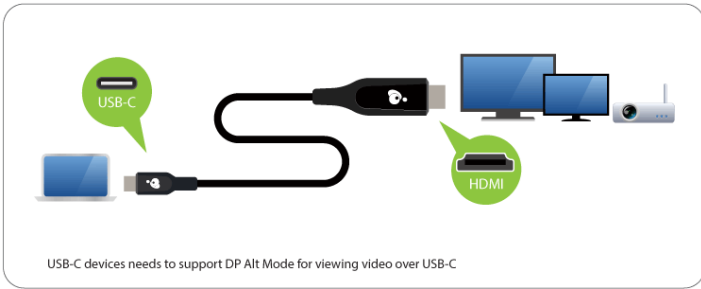

Requirements

Package Contents

- USB-C (Thunderbolt 3 compatible) device with DP Alt Mode support
- HDMI Display / Monitor
- 1 x G2LU3CHD02
- 1 x Warranty Card

Specifications

Function	G2LU3CHD02	Dimensions	G2LU3CHD02
Cable Length	6.6ft (2m)	Unit Dimensions	
Connectors (Input)	USB-C Male	Length	6.6ft (2m)
Connectors		Inner Pack	
Video Output	HDMI 2.0 Male	Width	4.80" (12.2cm)
Video Resolution	Up to 3840x2160 @ 60Hz	Height	6.1" (15.5cm)
		Length	7.48" (19cm)
		Inner Pack Qty.	6
		Unit Package Dimensions	
		Width	1.18" (3cm)
		Height	5.71" (14.5cm)
		Length	4.33" (11cm)
		Master Carton	
		Width	15.75" (40cm)
		Height	6.89" (17.5cm)
		Depth	10.24" (26cm)
		Master Carton Qty.	24
		Weight	
		Master Carton Wt.	7.5lb (3.4kg)
		Inner Pack Wt.	1.76lb (0.8kg)
		Unit Pack Wt.	0.25lb (0.11kg)
		Unit Wt.	0.15lb (0.068kg)