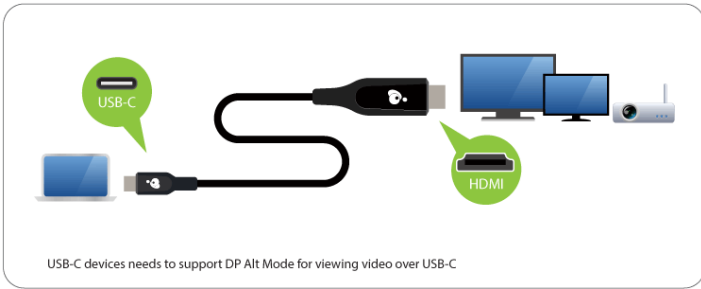

## 4K HDMI 2.0 Support

This premium high-speed HDMI cable reliably supports the features of the high-bandwidth HDMI 2.0 specification, including 4K (2160p) resolutions up to 60fps and High Dynamic Range (HDR). This translates to a broader, more vibrant range of colors including deeper hues and brighter whites. With the ability to deliver full 18Gbps bandwidth (6.0Gbps/channel) and support for high-definition audio standards such as DTS-HD Master Audio™ and Dolby TrueHD™, this cable is the ideal solution for all your 4K and high-speed HDMI display needs. The IOGEAR USB-C to 4K HDMI cable is also CEC and HDCP-compliant and is backward compatible with earlier HDMI versions.

- Reversible design provides quick, easy plugging
- Backwards compatible with 1080p HDMI displays
- Works with the new USB-C iPad Pro under mirror-mode

<sup>1</sup>Laptops & tablets with USB-C DP Alt Mode support  
\*Not HDR Compatible